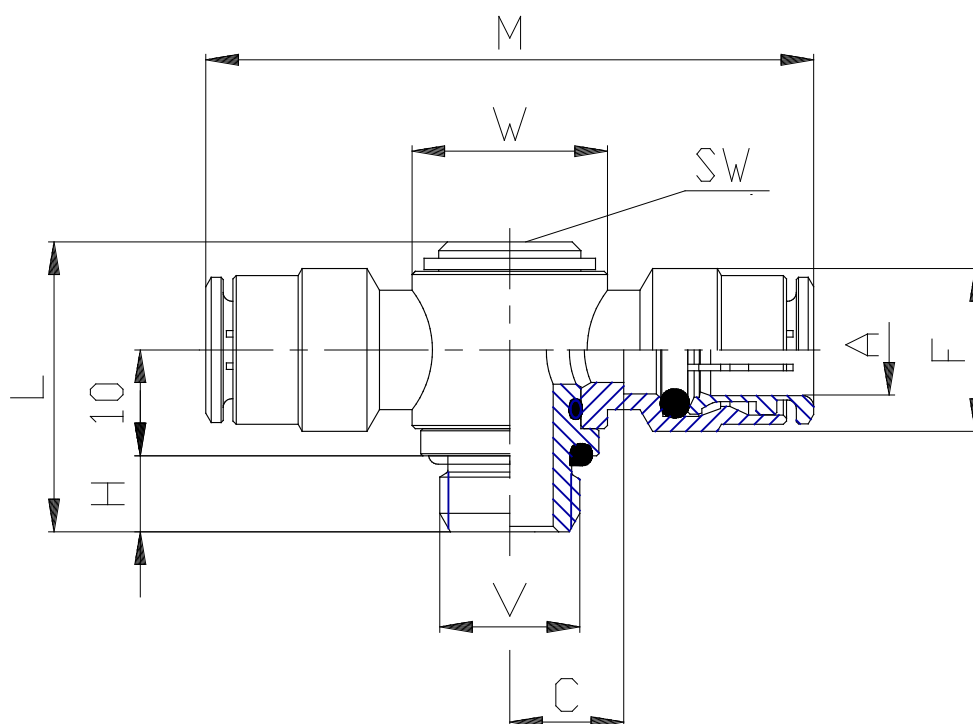

Mod. 6632 - Series 6000 fittings

Product code: 6632 6-1/8

Datasheet creation date: 19/05/2026 18:03

Check the most updated document online [click here](#)

■ TECHNICAL DATA

Mod.	6632 6-1/8
------	------------

Mod. 6632 - Series 6000 fittings

Product code: 6632 6-1/8

DIMENSIONS

A (mm)	6
B	G1/8
C (mm)	8.5
F (mm)	12.7
H (mm)	6
L (mm)	26
M (mm)	49
W (mm)	Ø14
SW (mm)	4