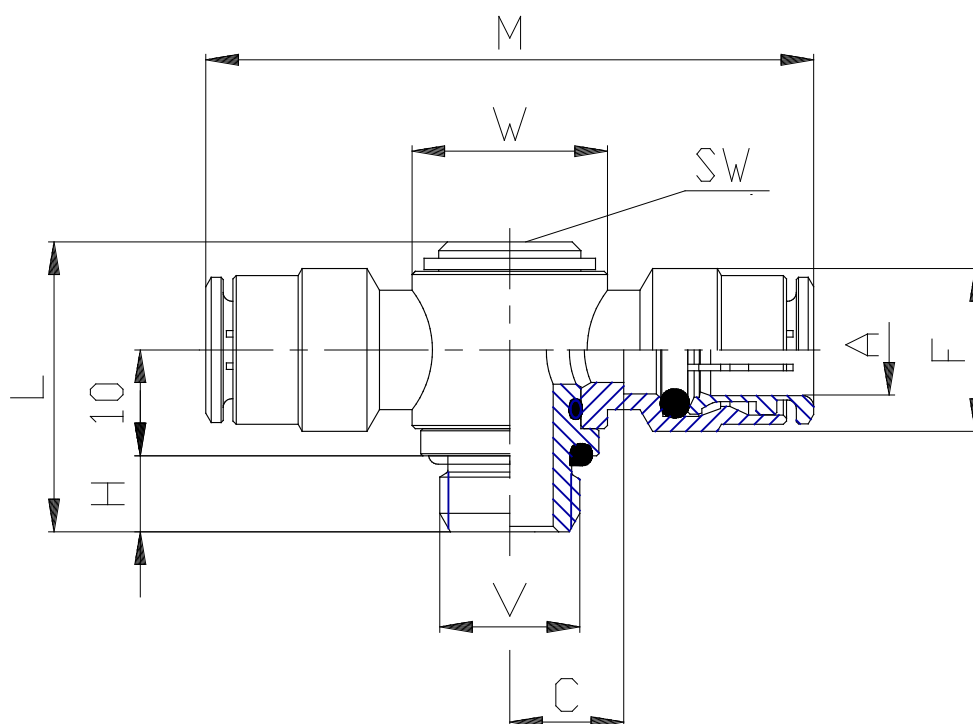

Mod. 6632 - Series 6000 fittings

Product code: 6632 6-1/4

Datasheet creation date: 19/05/2026 18:20

Check the most updated document online [click here](#)

■ TECHNICAL DATA

Mod.	6632 6-1/4
------	------------

Mod. 6632 - Series 6000 fittings

Product code: 6632 6-1/4

DIMENSIONS

A (mm)	6
B	G1/4
C (mm)	10.5
F (mm)	12.7
H (mm)	7
L (mm)	27
M (mm)	53
W (mm)	Ø18
SW (mm)	5