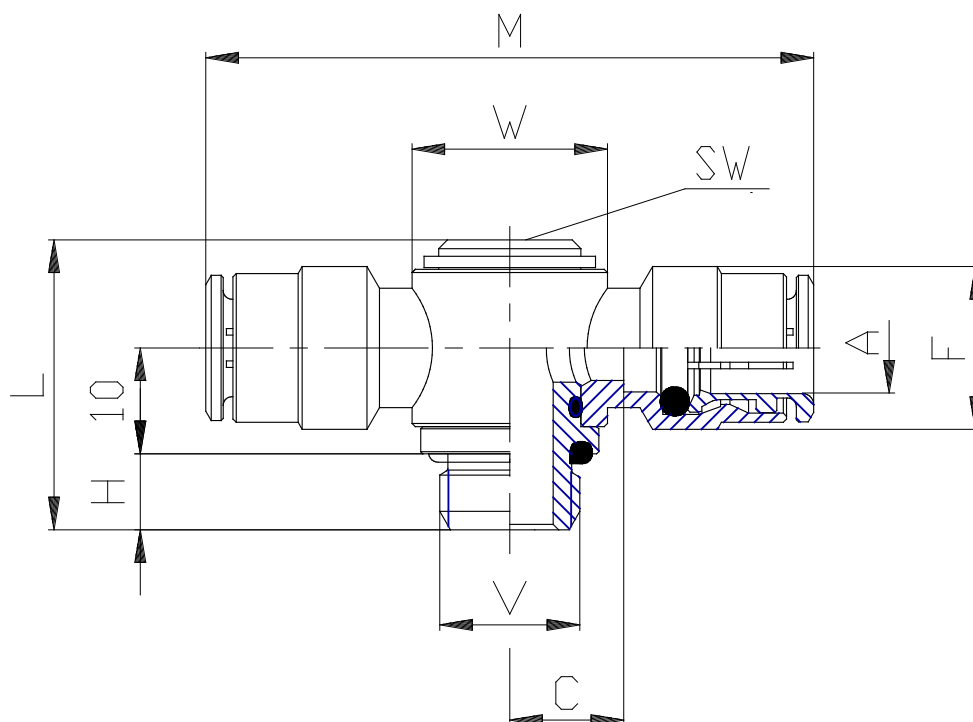

Mod. 6632 - Series 6000 fittings

Product code: 6632 4-1/8

Datasheet creation date: 19/05/2026 18:03

Check the most updated document online [click here](#)

TECHNICAL DATA

Mod.	6632 4-1/8
------	------------

Mod. 6632 - Series 6000 fittings

Product code: 6632 4-1/8

DIMENSIONS

A (mm)	4
B	G1/8
C (mm)	8.5
F (mm)	10.0
H (mm)	6
L (mm)	26
M (mm)	45
W (mm)	Ø14
SW (mm)	4