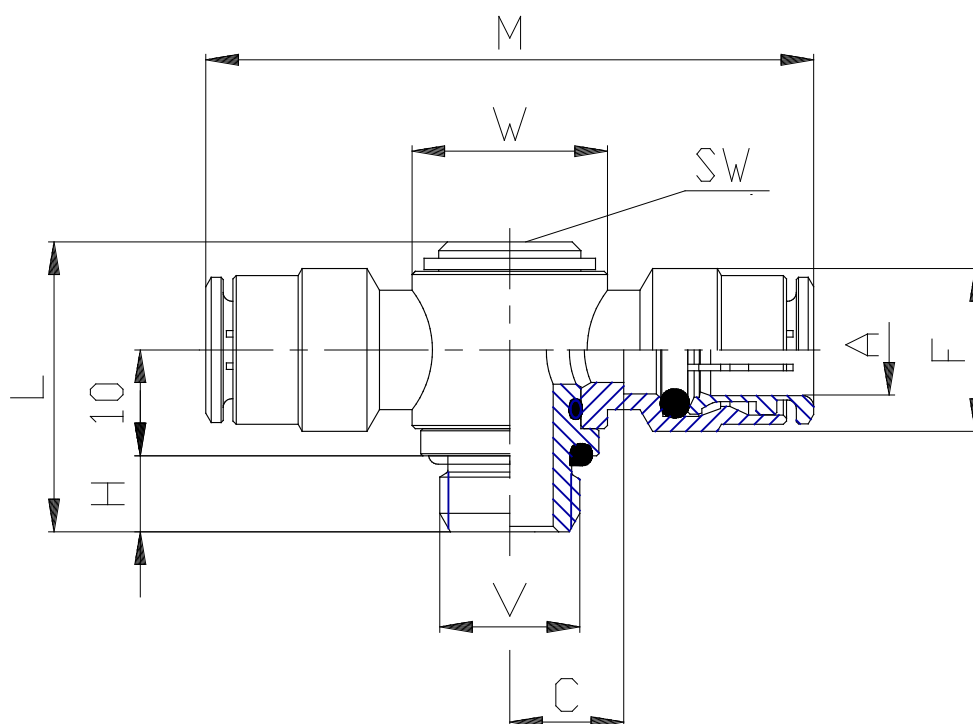

Mod. 6632 - Series 6000 fittings

Product code: 6632 10-1/4

Datasheet creation date: 19/05/2026 22:45

Check the most updated document online [click here](#)

■ TECHNICAL DATA

Mod.	6632 10-1/4
------	-------------

Mod. 6632 - Series 6000 fittings

Product code: 6632 10-1/4

DIMENSIONS

A (mm)	10
B	G1/4
C (mm)	10.0
F (mm)	17.5
H (mm)	7
L (mm)	27
M (mm)	60
W (mm)	Ø18
SW (mm)	5