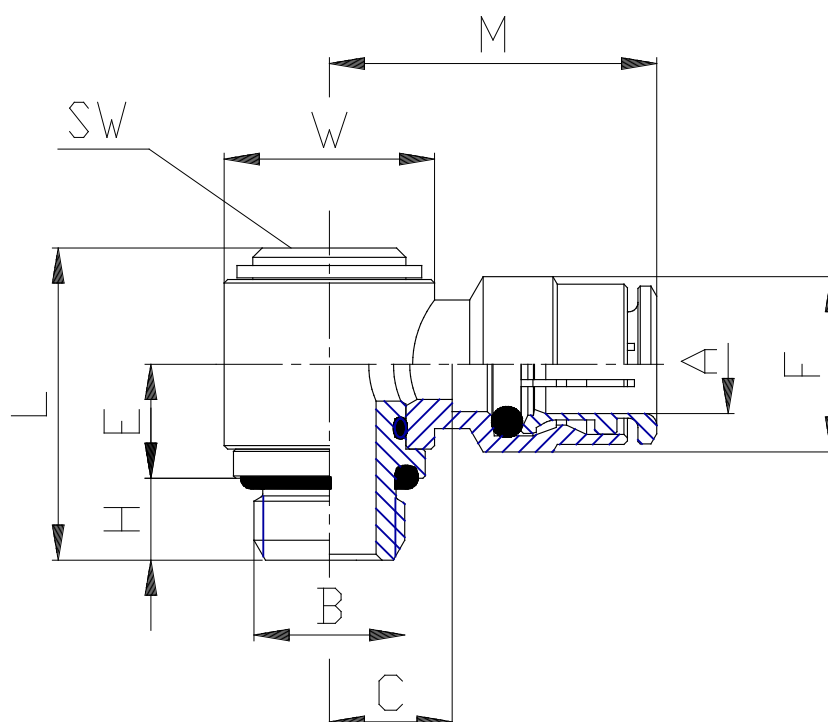

Mod. 6622 - Series 6000 fittings

Product code: 6622 8-1/8

Datasheet creation date: 19/05/2026 18:02

Check the most updated document online [click here](#)

TECHNICAL DATA

Mod.	6622 8-1/8
------	------------

Mod. 6622 - Series 6000 fittings

Product code: 6622 8-1/8

DIMENSIONS

A (mm)	8
B	G1/8
C (mm)	8.5
E (mm)	10
F (mm)	15.0
H (mm)	6.0
L (mm)	26
M (mm)	26.0
W (mm)	Ø14
SW (mm)	4.0