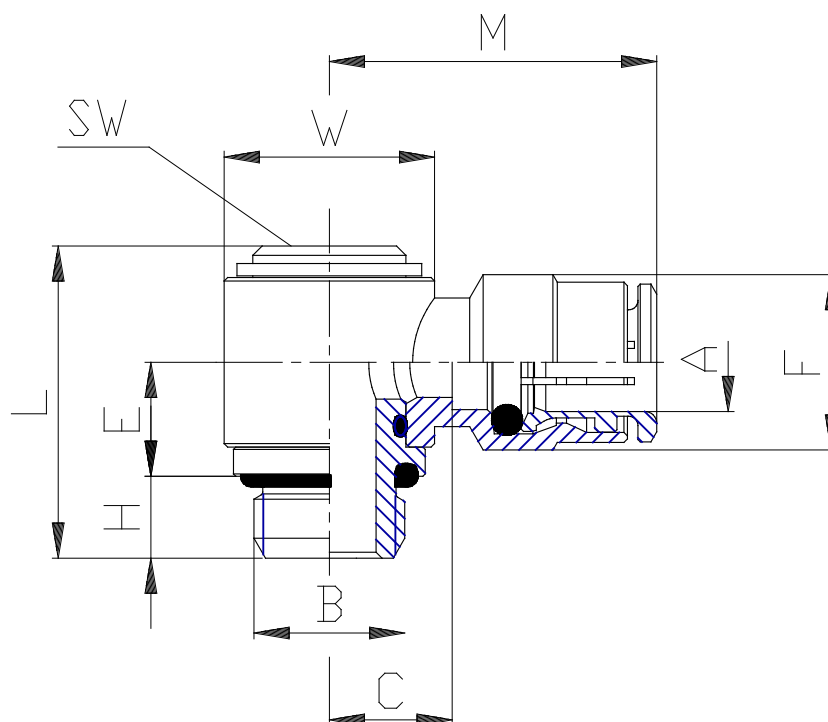

## Mod. 6622 - Series 6000 fittings

Product code: 6622 8-1/4

Datasheet creation date: 19/05/2026 18:03

Check the most updated document online [click here](#)

### TECHNICAL DATA

Mod.	6622 8-1/4
------	------------

## Mod. 6622 - Series 6000 fittings

Product code: 6622 8-1/4

### DIMENSIONS

<b>A (mm)</b>	8
<b>B</b>	G1/4
<b>C (mm)</b>	10.5
<b>E (mm)</b>	10
<b>F (mm)</b>	15.0
<b>H (mm)</b>	7.0
<b>L (mm)</b>	27
<b>M (mm)</b>	28.0
<b>W (mm)</b>	Ø18
<b>SW (mm)</b>	5.0