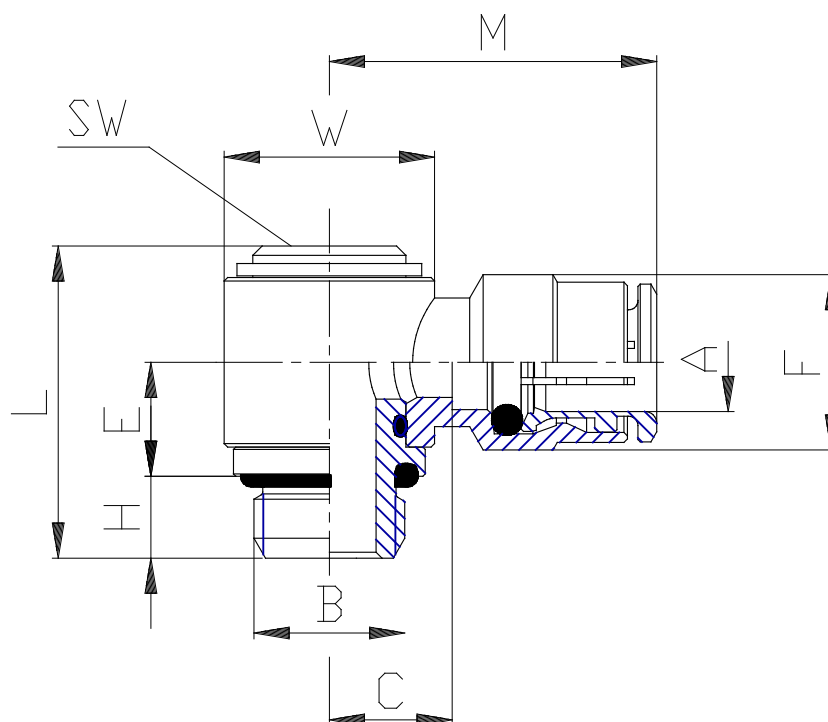

## Mod. 6622 - Series 6000 fittings

Product code: 6622 6-1/8

Datasheet creation date: 19/05/2026 08:53

Check the most updated document online [click here](#)

### TECHNICAL DATA

Mod.	6622 6-1/8
------	------------

## Mod. 6622 - Series 6000 fittings

Product code: 6622 6-1/8

### DIMENSIONS

<b>A (mm)</b>	6
<b>B</b>	G1/8
<b>C (mm)</b>	8.5
<b>E (mm)</b>	10
<b>F (mm)</b>	12.7
<b>H (mm)</b>	6.0
<b>L (mm)</b>	26
<b>M (mm)</b>	24.5
<b>W (mm)</b>	Ø14
<b>SW (mm)</b>	4.0