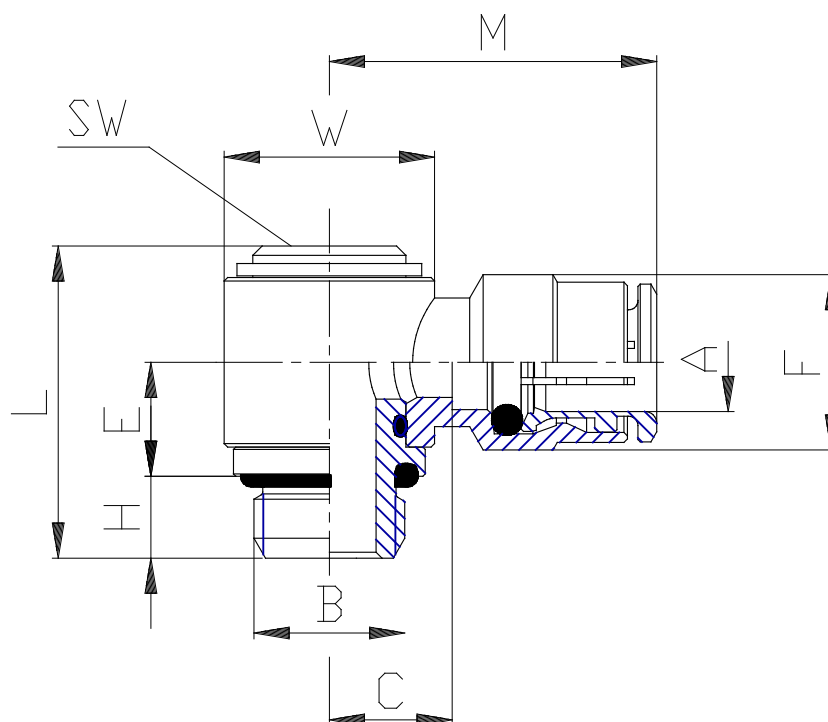

Mod. 6622 - Series 6000 fittings

Product code: 6622 6-1/4

Datasheet creation date: 19/05/2026 22:45

Check the most updated document online [click here](#)

TECHNICAL DATA

Mod.	6622 6-1/4
------	------------

Mod. 6622 - Series 6000 fittings

Product code: 6622 6-1/4

DIMENSIONS

A (mm)	6
B	G1/4
C (mm)	10.5
E (mm)	10
F (mm)	12.7
H (mm)	7.0
L (mm)	27
M (mm)	26.5
W (mm)	Ø18
SW (mm)	5.0