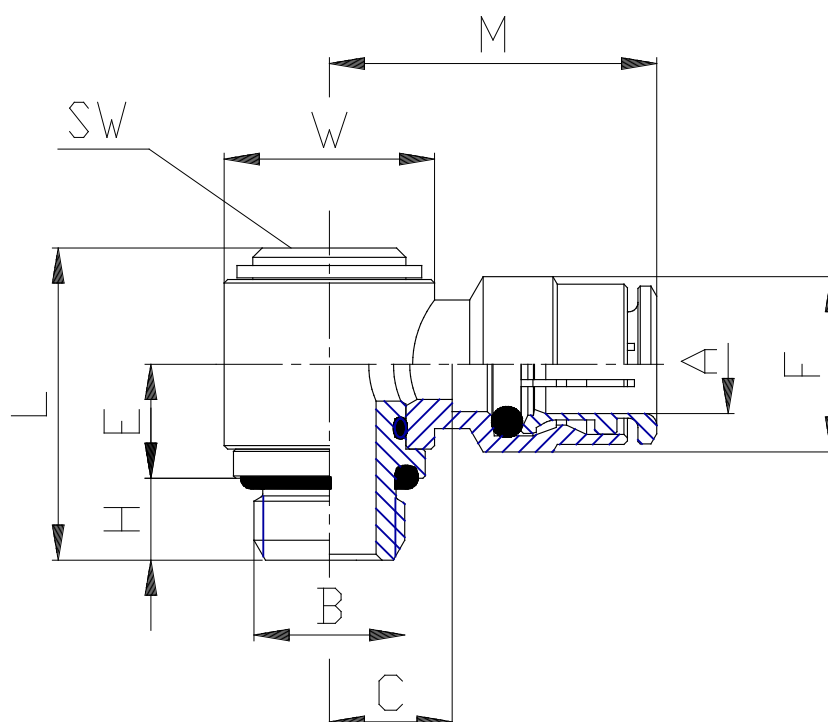

Mod. 6622 - Series 6000 fittings

Product code: 6622 4-1/8

Datasheet creation date: 19/05/2026 18:03

Check the most updated document online [click here](#)

TECHNICAL DATA

Mod.	6622 4-1/8
------	------------

Mod. 6622 - Series 6000 fittings

Product code: 6622 4-1/8

DIMENSIONS

A (mm)	4
B	G1/8
C (mm)	8.5
E (mm)	10
F (mm)	10.0
H (mm)	6.0
L (mm)	26
M (mm)	22.5
W (mm)	Ø14
SW (mm)	4.0