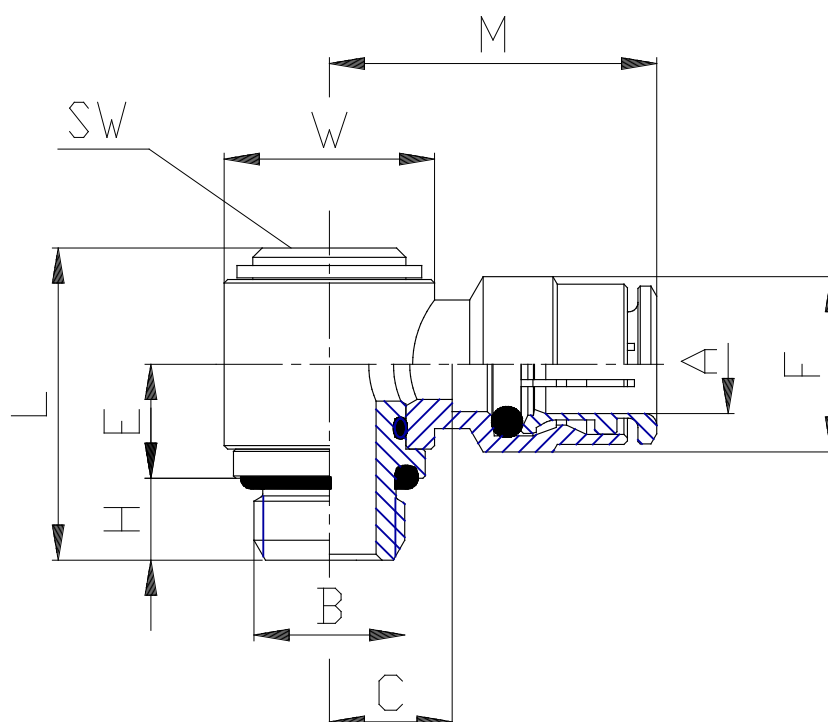

Mod. 6622 - Series 6000 fittings

Product code: 6622 10-1/4

Datasheet creation date: 19/05/2026 23:21

Check the most updated document online [click here](#)

TECHNICAL DATA

Mod.	6622 10-1/4
------	-------------

Mod. 6622 - Series 6000 fittings

Product code: 6622 10-1/4

DIMENSIONS

A (mm)	10
B	G1/4
C (mm)	10.0
E (mm)	10
F (mm)	17.5
H (mm)	7.0
L (mm)	27
M (mm)	30.0
W (mm)	Ø18
SW (mm)	5.0