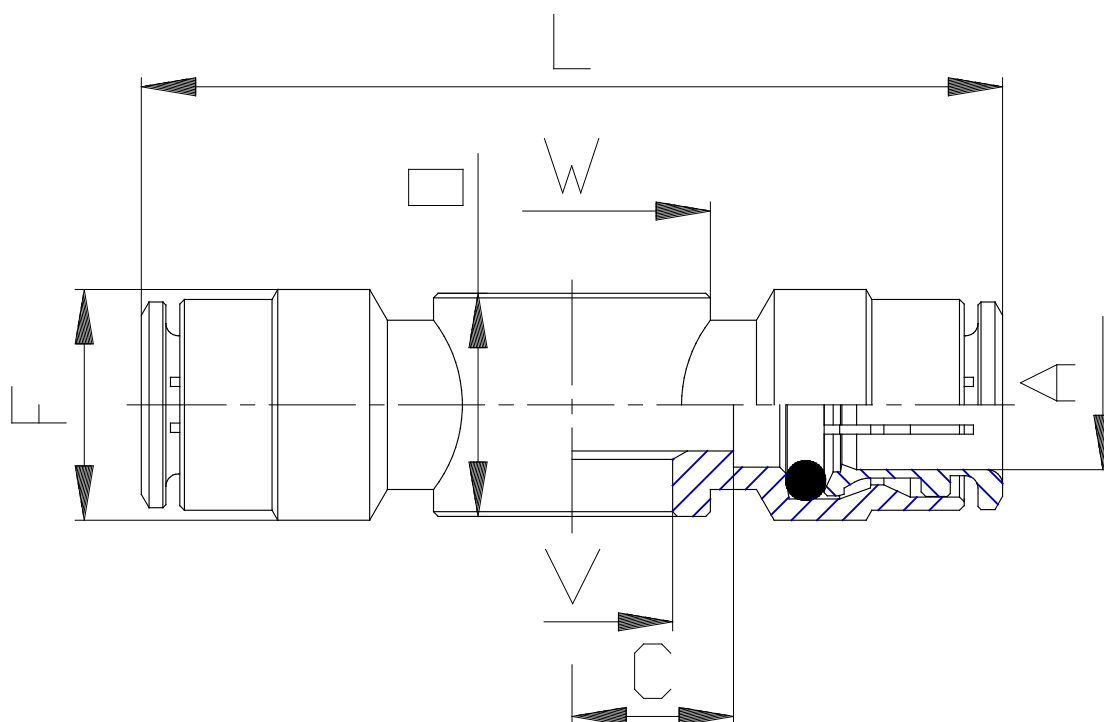

Mod. 6620 - Series 6000 fittings

Product code: 6620 8-1/8

Datasheet creation date: 19/05/2026 22:45

Check the most updated document online [click here](#)

TECHNICAL DATA

Mod.	6620 8-1/8
------	------------

Mod. 6620 - Series 6000 fittings

Product code: 6620 8-1/8

DIMENSIONS

A (mm)	8
C (mm)	8.5
F (mm)	15.0
L (mm)	52
O (mm)	14.5
V (mm)	9.8
W (mm)	Ø14