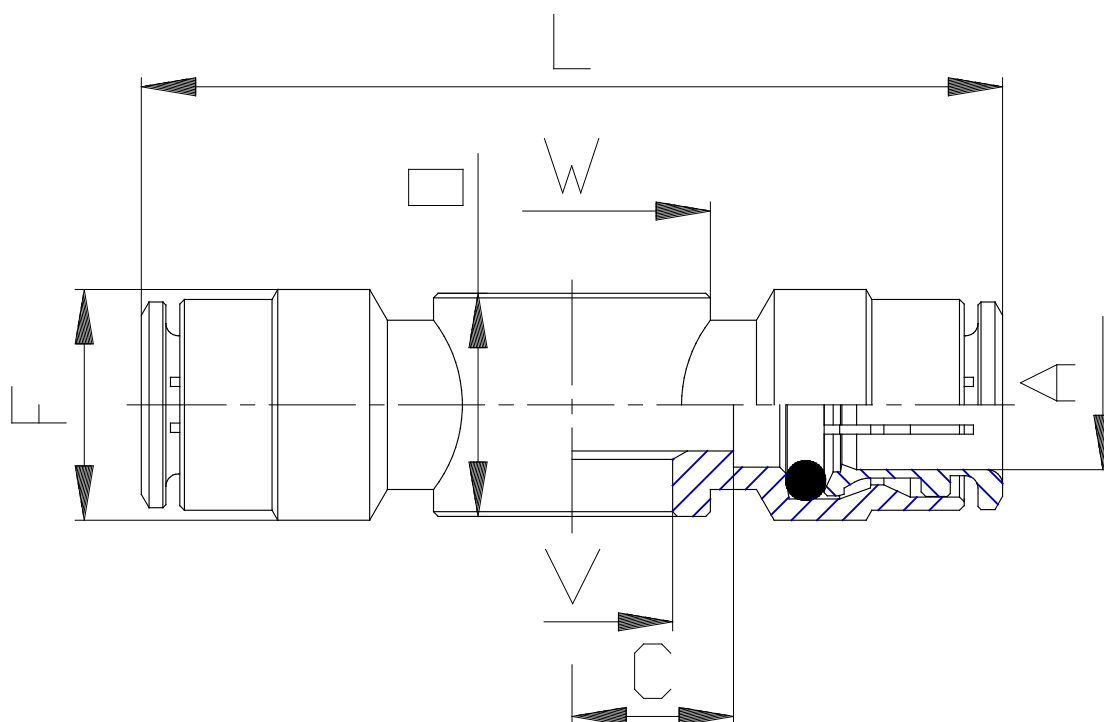

Mod. 6620 - Series 6000 fittings

Product code: 6620 8-1/4

Datasheet creation date: 19/05/2026 22:45

Check the most updated document online [click here](#)

TECHNICAL DATA

Mod.	6620 8-1/4
------	------------

Mod. 6620 - Series 6000 fittings

Product code: 6620 8-1/4

DIMENSIONS

A (mm)	8
C (mm)	10.5
F (mm)	15.0
L (mm)	56
O (mm)	14.5
V (mm)	13.2
W (mm)	Ø18