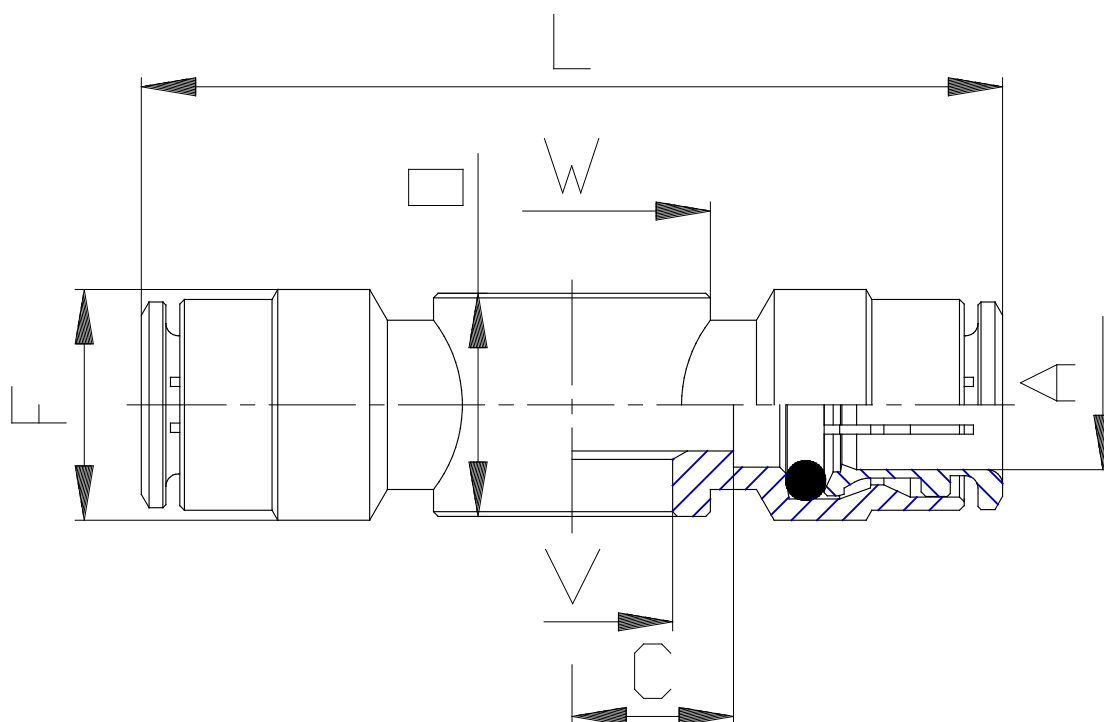

## Mod. 6620 - Series 6000 fittings

Product code: 6620 6-1/8

Datasheet creation date: 19/05/2026 18:02

Check the most updated document online [click here](#)

### TECHNICAL DATA

Mod.	6620 6-1/8
------	------------

## Mod. 6620 - Series 6000 fittings

Product code: 6620 6-1/8

### **DIMENSIONS**

<b>A (mm)</b>	6
<b>C (mm)</b>	8.5
<b>F (mm)</b>	12.7
<b>L (mm)</b>	49
<b>O (mm)</b>	14.5
<b>V (mm)</b>	9.8
<b>W (mm)</b>	Ø14