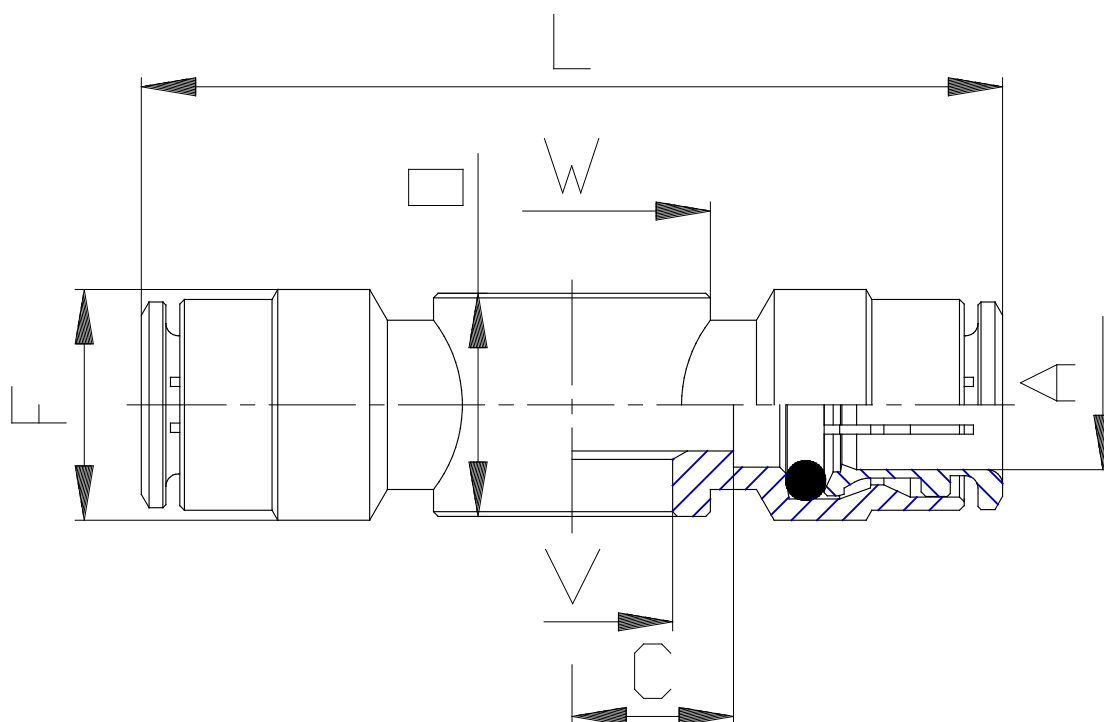

Mod. 6620 - Series 6000 fittings

Product code: 6620 4-M5

Datasheet creation date: 19/05/2026 18:03

Check the most updated document online [click here](#)

■ TECHNICAL DATA

Mod.	6620 4-M5
------	-----------

Mod. 6620 - Series 6000 fittings

Product code: 6620 4-M5

DIMENSIONS

A (mm)	4
C (mm)	5.0
F (mm)	9.0
L (mm)	38
O (mm)	9.0
V (mm)	5.1
W (mm)	9