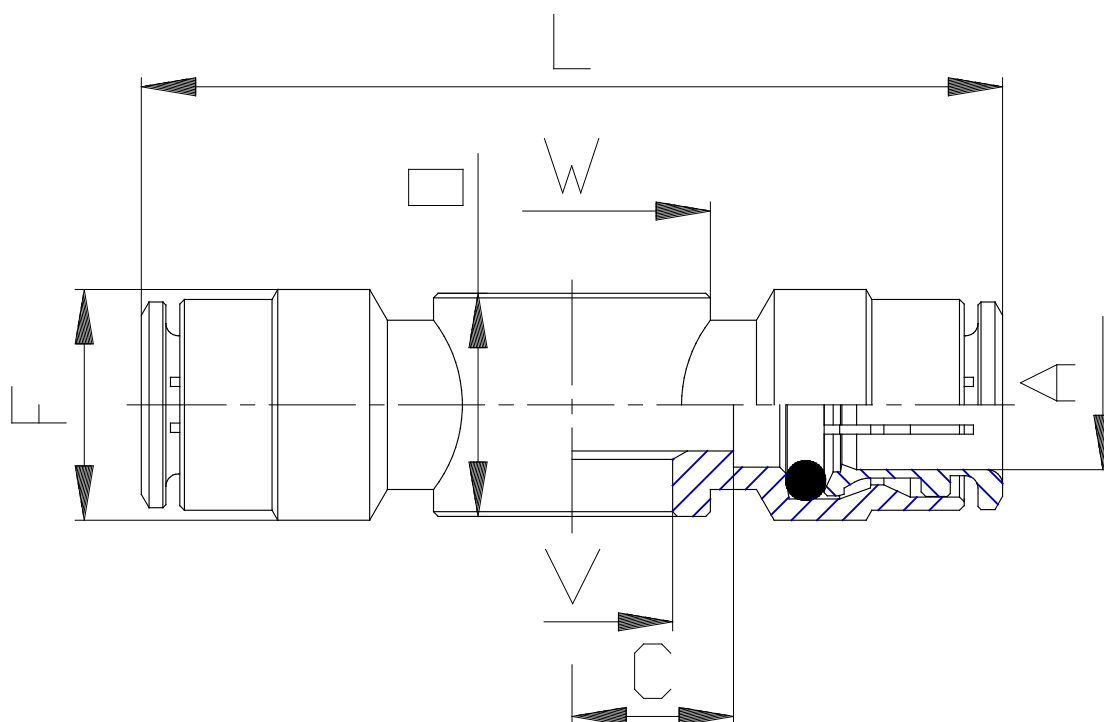

Mod. 6620 - Series 6000 fittings

Product code: 6620 4-1/8

Datasheet creation date: 19/05/2026 23:21

Check the most updated document online [click here](#)

■ TECHNICAL DATA

Mod.	6620 4-1/8
------	------------

Mod. 6620 - Series 6000 fittings

Product code: 6620 4-1/8

DIMENSIONS

A (mm)	4
C (mm)	8.5
F (mm)	10.0
L (mm)	45
O (mm)	14.5
V (mm)	9.8
W (mm)	Ø14