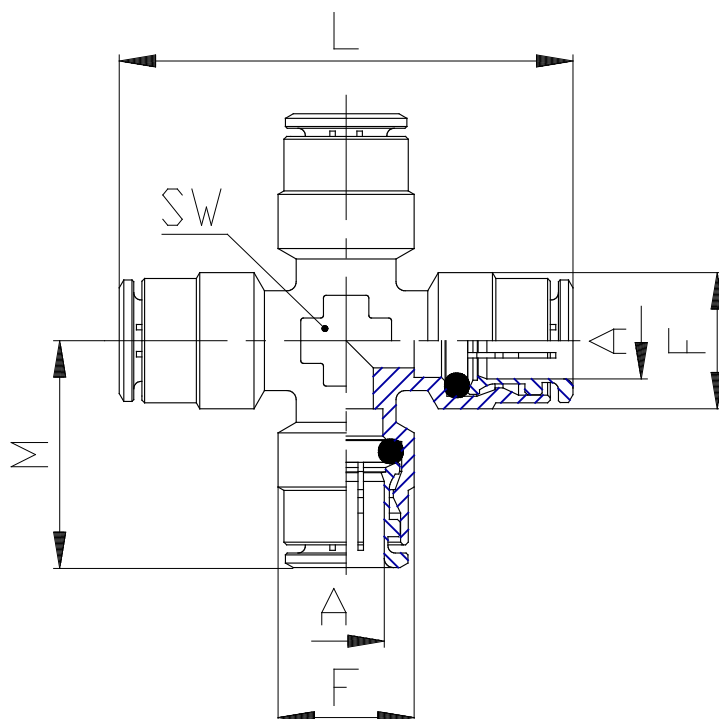

Mod. 6600 - Series 6000 fittings

Product code: 6600 8

Datasheet creation date: 19/05/2026 18:03

Check the most updated document online [click here](#)

TECHNICAL DATA

Mod.	6600 8
------	--------

Mod. 6600 - Series 6000 fittings

Product code: 6600 8

DIMENSIONS

A (mm)	8
F (mm)	15.0
L (mm)	50
M (mm)	25.0
SW (mm)	12