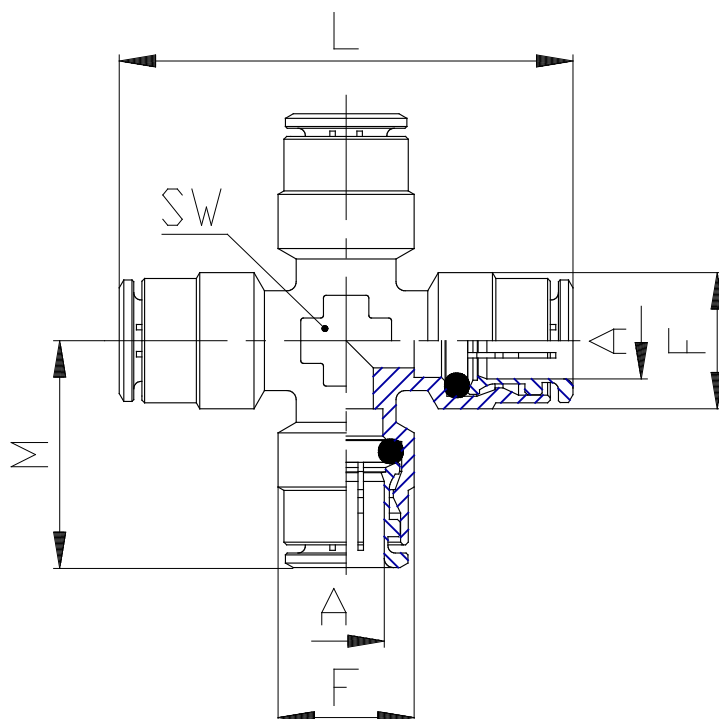

## Mod. 6600 - Series 6000 fittings

Product code: 6600 5

Datasheet creation date: 19/05/2026 18:03

Check the most updated document online [click here](#)

### TECHNICAL DATA

Mod.	6600 5
------	--------

### **DIMENSIONS**

<b>A (mm)</b>	5
<b>F (mm)</b>	10.0
<b>L (mm)</b>	41
<b>M (mm)</b>	20.5
<b>SW (mm)</b>	9