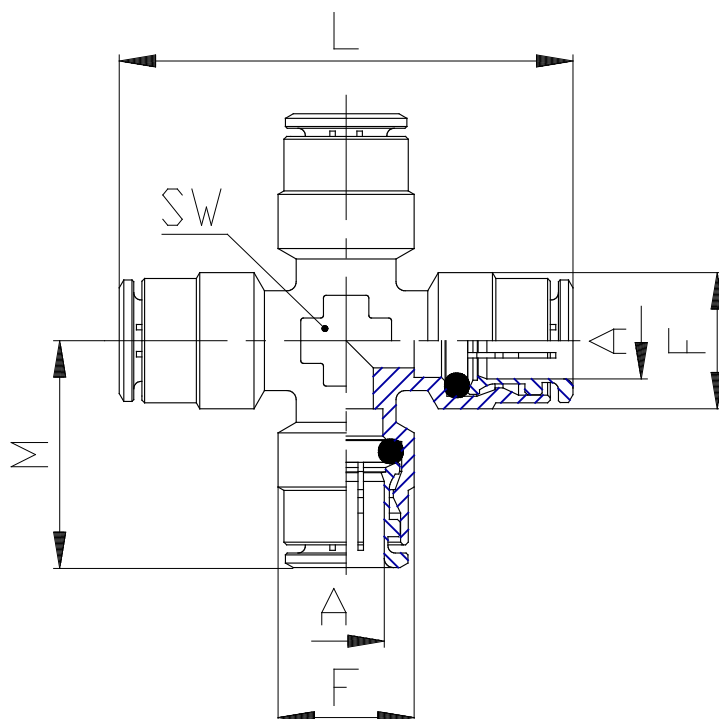

Mod. 6600 - Series 6000 fittings

Product code: 6600 4

Datasheet creation date: 19/05/2026 18:03

Check the most updated document online [click here](#)

TECHNICAL DATA

Mod.	6600 4
------	--------

Mod. 6600 - Series 6000 fittings

Product code: 6600 4

DIMENSIONS

A (mm)	4
F (mm)	10.0
L (mm)	40
M (mm)	20.0
SW (mm)	9