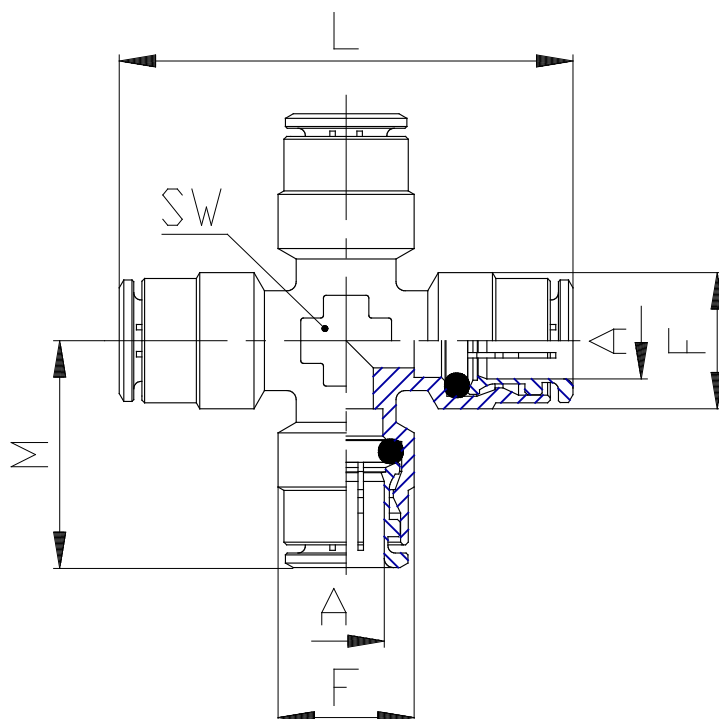

Mod. 6600 - Series 6000 fittings

Product code: 6600 12

Datasheet creation date: 19/05/2026 18:03

Check the most updated document online [click here](#)

TECHNICAL DATA

Mod.	6600 12
------	---------

Mod. 6600 - Series 6000 fittings

Product code: 6600 12

DIMENSIONS

A (mm)	12
F (mm)	19.5
L (mm)	62
M (mm)	31.0
SW (mm)	16