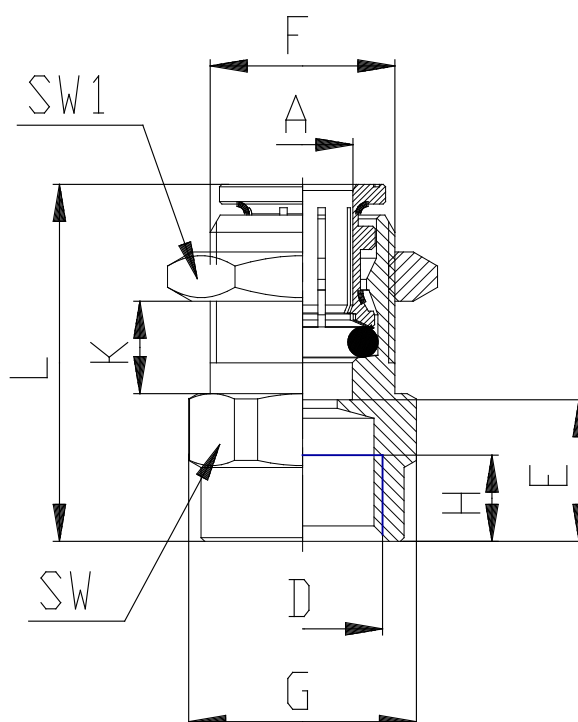

Mod. 6593 - Series 6000 fittings

Product code: 6593 8-1/8

Datasheet creation date: 19/05/2026 18:02

Check the most updated document online [click here](#)

■ TECHNICAL DATA

Mod. (mm)	6593 8-1/8
-----------	------------

Mod. 6593 - Series 6000 fittings

Product code: 6593 8-1/8

DIMENSIONS

A (mm)	8
D (mm)	G1/8
E (mm)	10.0
F (mm)	M 15x1
G (mm)	18.5
H (mm)	6
L (mm)	27.0
SW (mm)	17
SW1 (mm)	19