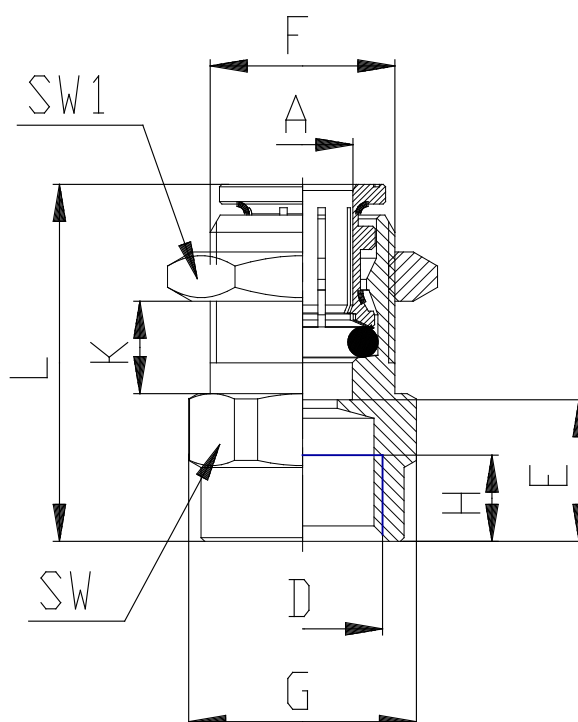

Mod. 6593 - Series 6000 fittings

Product code: 6593 6-1/8

Datasheet creation date: 19/05/2026 22:45

Check the most updated document online [click here](#)

■ TECHNICAL DATA

Mod. (mm)	6593 6-1/8
-----------	------------

Mod. 6593 - Series 6000 fittings

Product code: 6593 6-1/8

DIMENSIONS

A (mm)	6
D (mm)	G1/8
E (mm)	10.0
F (mm)	M 12x1
G (mm)	16.4
H (mm)	6
L (mm)	24.5
SW (mm)	15
SW1 (mm)	17