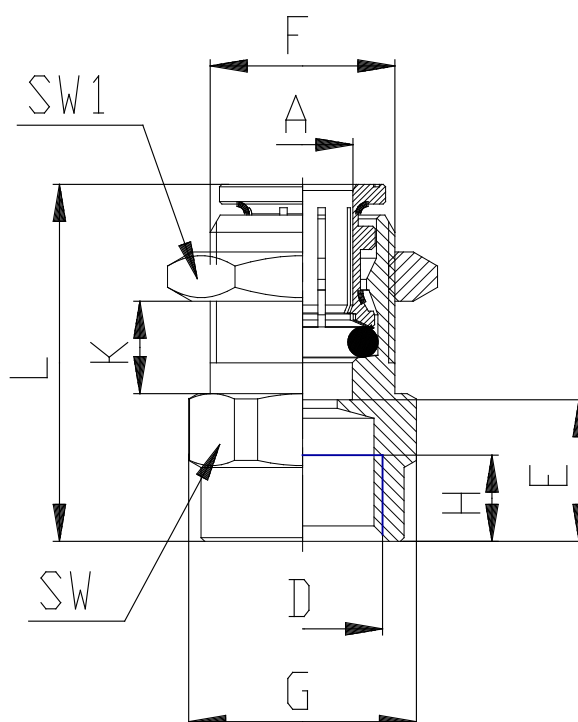

## Mod. 6593 - Series 6000 fittings

Product code: 6593 6-1/4

Datasheet creation date: 19/05/2026 18:02

Check the most updated document online [click here](#)

### ■ TECHNICAL DATA

Mod. (mm)	6593 6-1/4
-----------	------------

## Mod. 6593 - Series 6000 fittings

Product code: 6593 6-1/4

### DIMENSIONS

<b>A (mm)</b>	6
<b>D (mm)</b>	G1/4
<b>E (mm)</b>	11.5
<b>F (mm)</b>	M 12x1
<b>G (mm)</b>	18.5
<b>H (mm)</b>	7
<b>L (mm)</b>	26.0
<b>SW (mm)</b>	17
<b>SW1 (mm)</b>	17