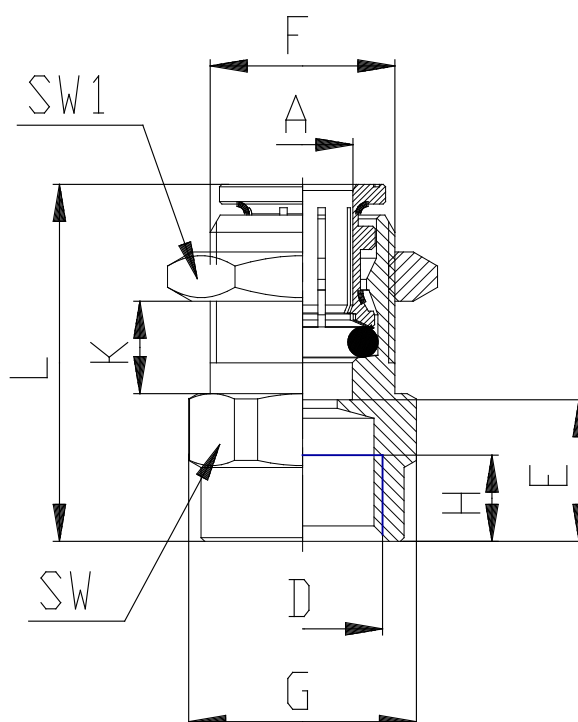

Mod. 6593 - Series 6000 fittings

Product code: 6593 10-3/8

Datasheet creation date: 19/05/2026 18:03

Check the most updated document online [click here](#)

■ TECHNICAL DATA

Mod. (mm)	6593 10-3/8
-----------	-------------

Mod. 6593 - Series 6000 fittings

Product code: 6593 10-3/8

DIMENSIONS

A (mm)	10
D (mm)	G3/8
E (mm)	12.8
F (mm)	M 18x1
G (mm)	24.5
H (mm)	8
L (mm)	32.5
SW (mm)	22
SW1 (mm)	22