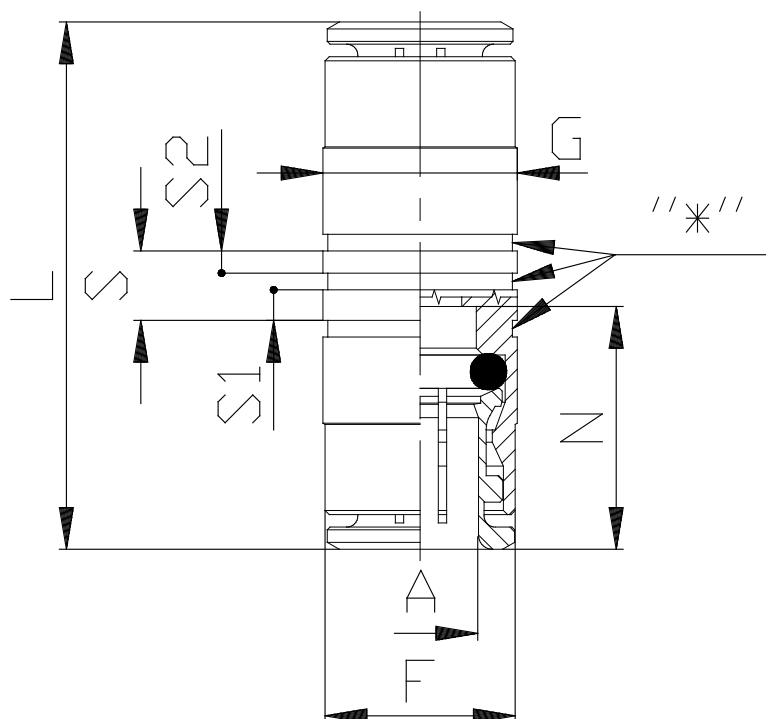

Mod. 6580 union - Series 6000 fittings

Product code: 6580 8

Datasheet creation date: 19/05/2026 08:53

Check the most updated document online [click here](#)

■ TECHNICAL DATA

Mod.	6580 8
------	--------

Mod. 6580 union - Series 6000 fittings

Product code: 6580 8

DIMENSIONS

A (mm)	8
F (mm)	13.7
G (mm)	14
L (mm)	37.0
N (mm)	17.5
S (mm)	5.0
S1 (mm)	2.2
S2 (mm)	1.6