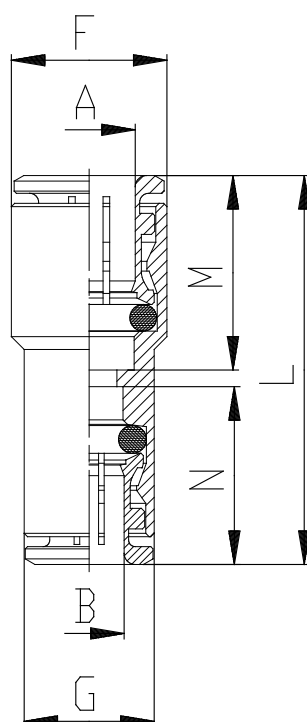

## Mod. 6580 reduction - Series 6000 fittings

Product code: 6580 8-6

Datasheet creation date: 19/05/2026 08:53

Check the most updated document online [click here](#)

### ■ TECHNICAL DATA

(mm)	6580 8-6
------	----------

## Mod. 6580 reduction - Series 6000 fittings

Product code: 6580 8-6

### **DIMENSIONS**

<b>A (mm)</b>	8
<b>B (mm)</b>	6
<b>F (mm)</b>	14
<b>G (mm)</b>	12.2
<b>L (mm)</b>	35.0
<b>M (mm)</b>	17.5
<b>N (mm)</b>	16.0