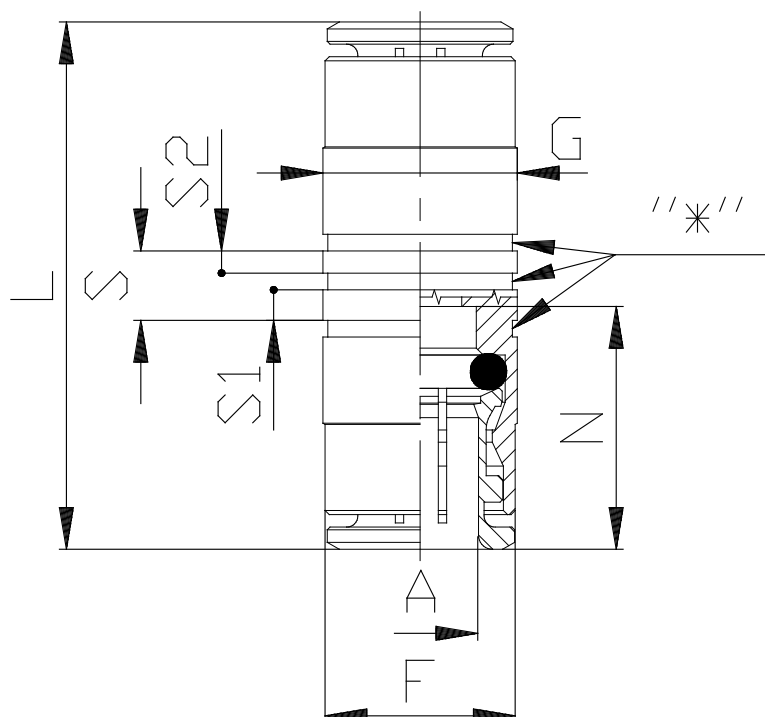

Mod. 6580 union - Series 6000 fittings

Product code: 6580 6

Datasheet creation date: 19/05/2026 09:00

Check the most updated document online [click here](#)

■ TECHNICAL DATA

Mod.	6580 6
------	--------

Mod. 6580 union - Series 6000 fittings

Product code: 6580 6

DIMENSIONS

A (mm)	6
F (mm)	11.7
G (mm)	12
L (mm)	34.0
N (mm)	16.0
S (mm)	5.0
S1 (mm)	2.2
S2 (mm)	1.6