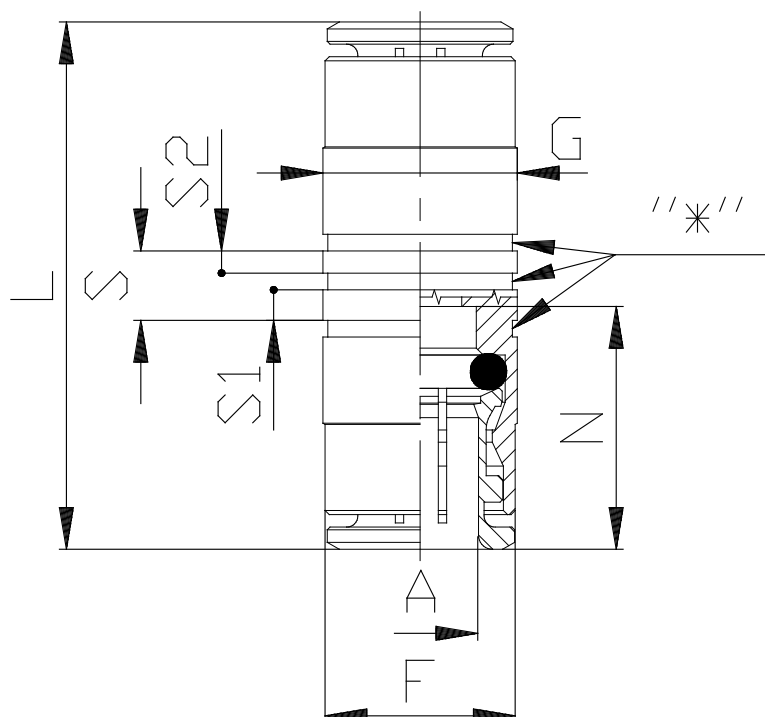

Mod. 6580 union - Series 6000 fittings

Product code: 6580 4

Datasheet creation date: 19/05/2026 08:53

Check the most updated document online [click here](#)

■ TECHNICAL DATA

Mod.	6580 4
------	--------

Mod. 6580 union - Series 6000 fittings

Product code: 6580 4

DIMENSIONS

A (mm)	4
F (mm)	8.4
G (mm)	9
L (mm)	29.0
N (mm)	14.0
S (mm)	5.0
S1 (mm)	2.2
S2 (mm)	1.6