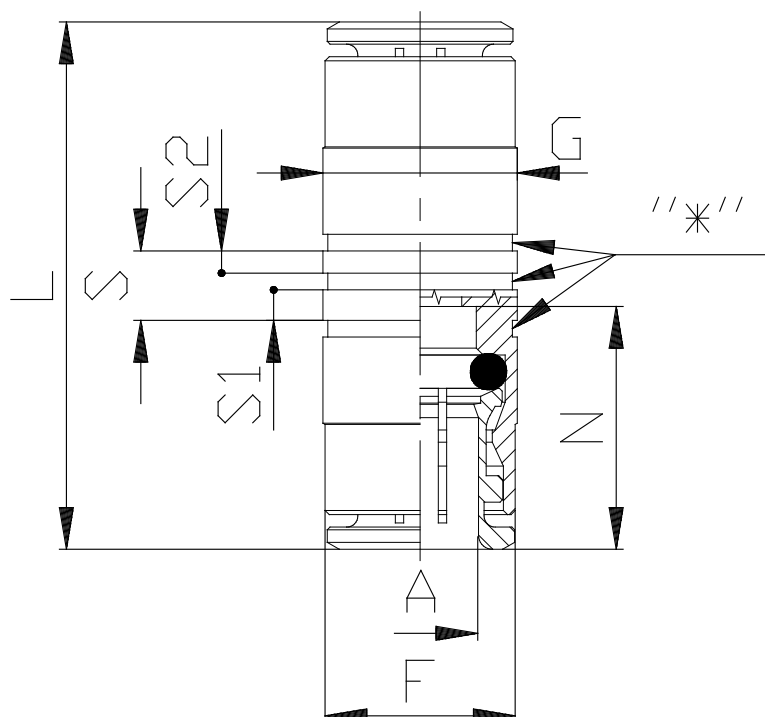

Mod. 6580 union - Series 6000 fittings

Product code: 6580 14

Datasheet creation date: 19/05/2026 18:03

Check the most updated document online [click here](#)

■ TECHNICAL DATA

Mod.	6580 14
------	---------

Mod. 6580 union - Series 6000 fittings

Product code: 6580 14

DIMENSIONS

A (mm)	14
F (mm)	20.5
G (mm)	21
L (mm)	41.5
N (mm)	20.2
S (mm)	5.2
S1 (mm)	2.2
S2 (mm)	1.6