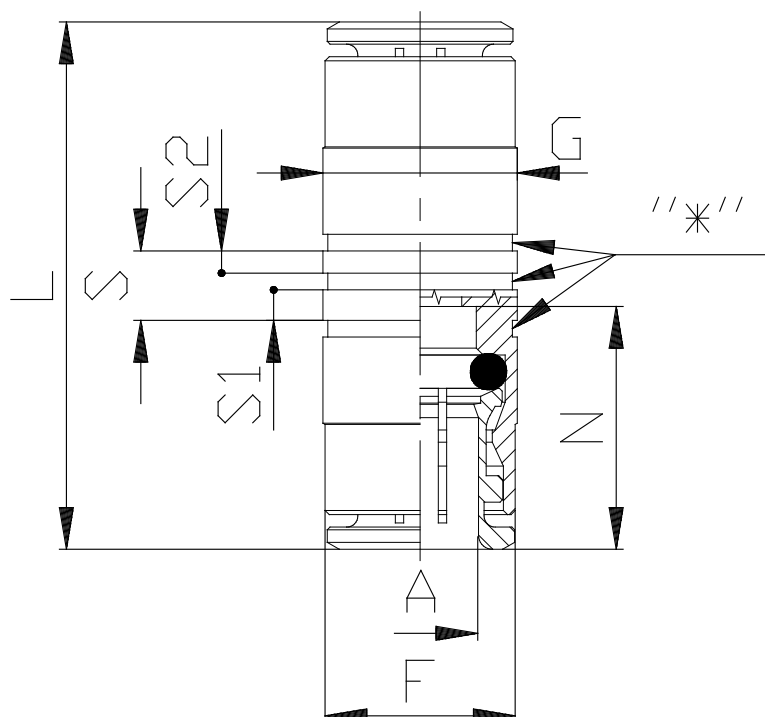

Mod. 6580 union - Series 6000 fittings

Product code: 6580 12

Datasheet creation date: 19/05/2026 08:54

Check the most updated document online [click here](#)

■ TECHNICAL DATA

Mod.	6580 12
------	---------

Mod. 6580 union - Series 6000 fittings

Product code: 6580 12

DIMENSIONS

A (mm)	12
F (mm)	18.3
G (mm)	19
L (mm)	39.5
N (mm)	19.2
S (mm)	5.2
S1 (mm)	2.2
S2 (mm)	1.6