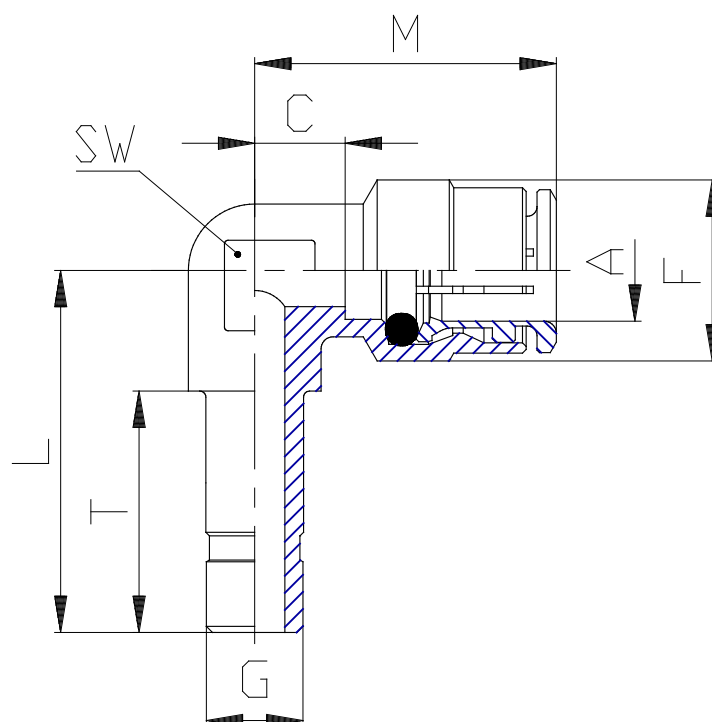

Mod. 6555 - Series 6000 fittings

Product code: 6555 8-8

Datasheet creation date: 19/05/2026 08:53

Check the most updated document online [click here](#)

TECHNICAL DATA

| | |
|------|----------|
| Mod. | 6555 8-8 |
|------|----------|

Mod. 6555 - Series 6000 fittings

Product code: 6555 8-8

DIMENSIONS

| | |
|----------------|------|
| A (mm) | 8 |
| G (mm) | 8 |
| C (mm) | 5.0 |
| L (mm) | 27.5 |
| F (mm) | 14.0 |
| T (mm) | 20.0 |
| M (mm) | 22.5 |
| SW (mm) | 11 |