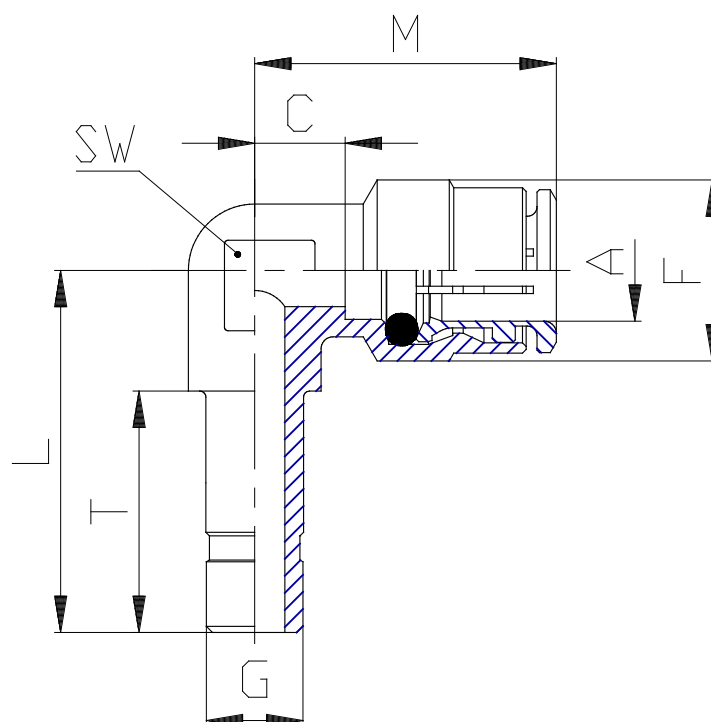

## Mod. 6555 - Series 6000 fittings

Product code: 6555 6-6

Datasheet creation date: 19/05/2026 08:53

Check the most updated document online [click here](#)

### TECHNICAL DATA

Mod.	6555 6-6
------	----------

## Mod. 6555 - Series 6000 fittings

Product code: 6555 6-6

### DIMENSIONS

<b>A (mm)</b>	6
<b>G (mm)</b>	6
<b>C (mm)</b>	4.0
<b>L (mm)</b>	24.5
<b>F (mm)</b>	12.7
<b>T (mm)</b>	18.0
<b>M (mm)</b>	20.0
<b>SW (mm)</b>	9