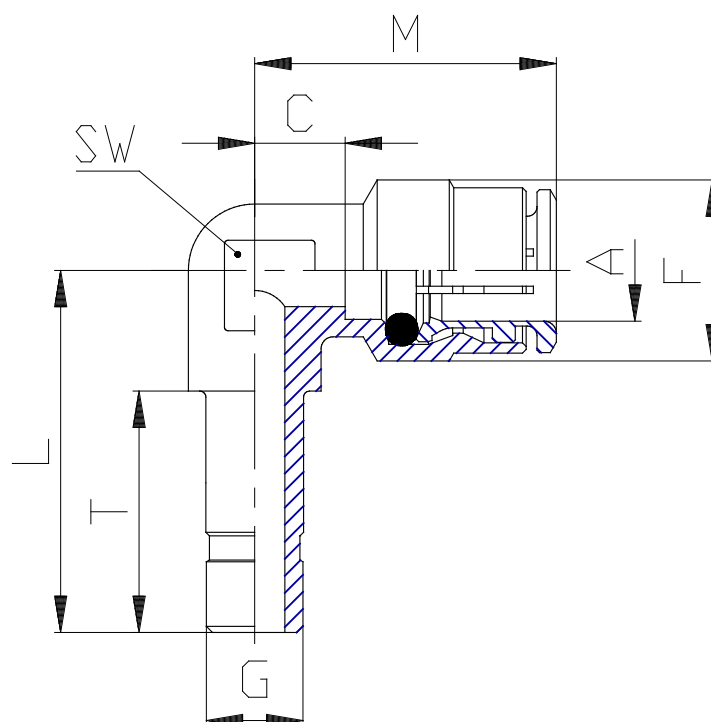

Mod. 6555 - Series 6000 fittings

Product code: 6555 4-4

Datasheet creation date: 19/05/2026 18:03

Check the most updated document online [click here](#)

TECHNICAL DATA

Mod.	6555 4-4
------	----------

Mod. 6555 - Series 6000 fittings

Product code: 6555 4-4

DIMENSIONS

A (mm)	4
G (mm)	4
C (mm)	3.5
L (mm)	22.0
F (mm)	9.0
T (mm)	16.5
M (mm)	17.5
SW (mm)	8