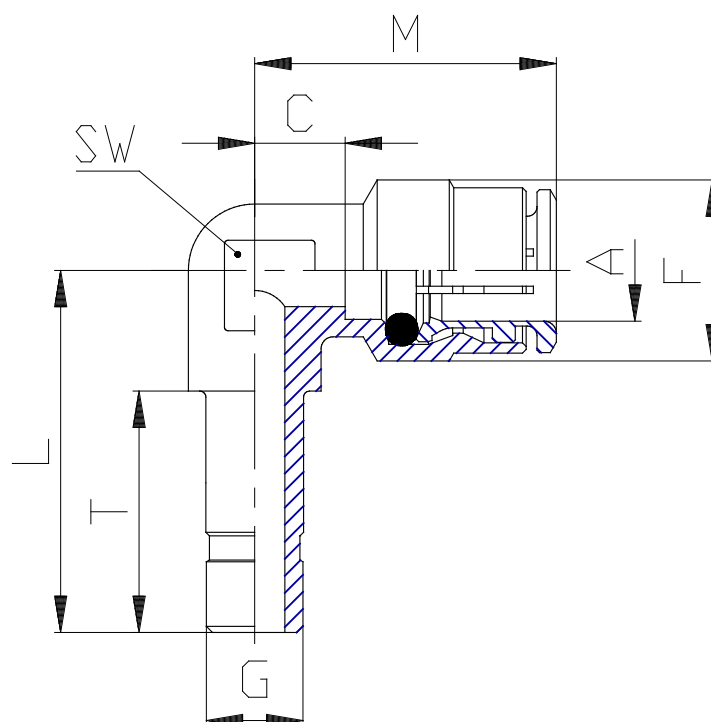

Mod. 6555 - Series 6000 fittings

Product code: 6555 10-10

Datasheet creation date: 19/05/2026 18:03

Check the most updated document online [click here](#)

TECHNICAL DATA

Mod.	6555 10-10
------	------------

Mod. 6555 - Series 6000 fittings

Product code: 6555 10-10

DIMENSIONS

A (mm)	10
G (mm)	10
C (mm)	6.5
L (mm)	32.0
F (mm)	16.5
T (mm)	23.0
M (mm)	26.5
SW (mm)	13