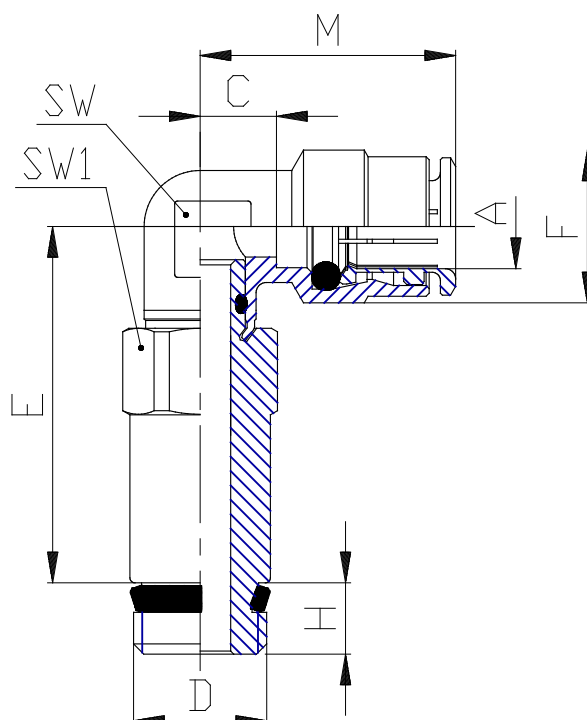

## Mod. 6525 - Series 6000 fittings

Product code: 6525 8-1/8

Datasheet creation date: 19/05/2026 18:03

Check the most updated document online [click here](#)

### TECHNICAL DATA

Mod.	6525 8-1/8
------	------------

## Mod. 6525 - Series 6000 fittings

Product code: 6525 8-1/8

### DIMENSIONS

<b>A (mm)</b>	8
<b>D</b>	G1/8
<b>C (mm)</b>	5
<b>E (mm)</b>	34.8
<b>F (mm)</b>	14.0
<b>H (mm)</b>	5.5
<b>M (mm)</b>	22.5
<b>SW (mm)</b>	11
<b>SW1 (mm)</b>	12