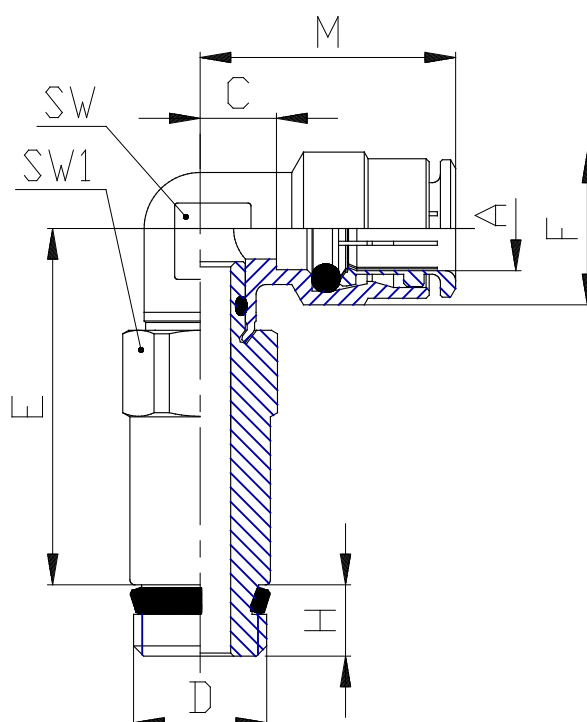

## Mod. 6525 - Series 6000 fittings

Product code: 6525 8-1/4

Datasheet creation date: 19/05/2026 18:03

Check the most updated document online [click here](#)

### TECHNICAL DATA

Mod.	6525 8-1/4
------	------------

## Mod. 6525 - Series 6000 fittings

Product code: 6525 8-1/4

### DIMENSIONS

<b>A (mm)</b>	8
<b>D</b>	G1/4
<b>C (mm)</b>	5
<b>E (mm)</b>	35.0
<b>F (mm)</b>	14.0
<b>H (mm)</b>	7.0
<b>M (mm)</b>	22.5
<b>SW (mm)</b>	11
<b>SW1 (mm)</b>	14