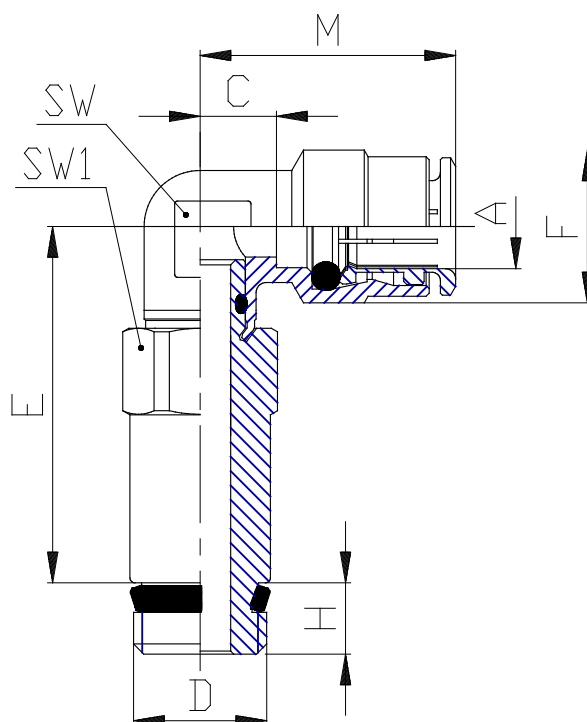

Mod. 6525 - Series 6000 fittings

Product code: 6525 6-1/8

Datasheet creation date: 19/05/2026 18:20

Check the most updated document online [click here](#)

TECHNICAL DATA

Mod.	6525 6-1/8
------	------------

Mod. 6525 - Series 6000 fittings

Product code: 6525 6-1/8

DIMENSIONS

A (mm)	6
D	G1/8
C (mm)	4
E (mm)	33.8
F (mm)	12.7
H (mm)	5.5
M (mm)	20.0
SW (mm)	9
SW1 (mm)	12