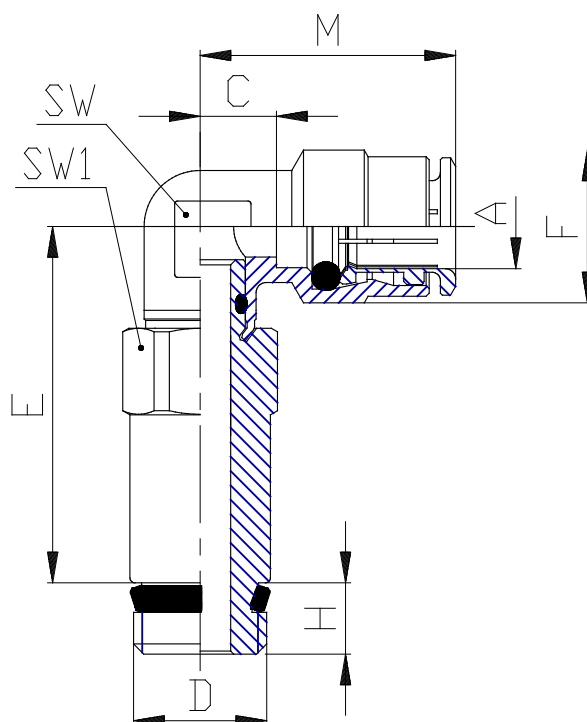

## Mod. 6525 - Series 6000 fittings

Product code: 6525 6-1/4

Datasheet creation date: 19/05/2026 18:03

Check the most updated document online [click here](#)

### TECHNICAL DATA

Mod.	6525 6-1/4
------	------------

## Mod. 6525 - Series 6000 fittings

Product code: 6525 6-1/4

### DIMENSIONS

<b>A (mm)</b>	6
<b>D</b>	G1/4
<b>C (mm)</b>	4
<b>E (mm)</b>	34.0
<b>F (mm)</b>	12.7
<b>H (mm)</b>	7.0
<b>M (mm)</b>	20.0
<b>SW (mm)</b>	9
<b>SW1 (mm)</b>	14