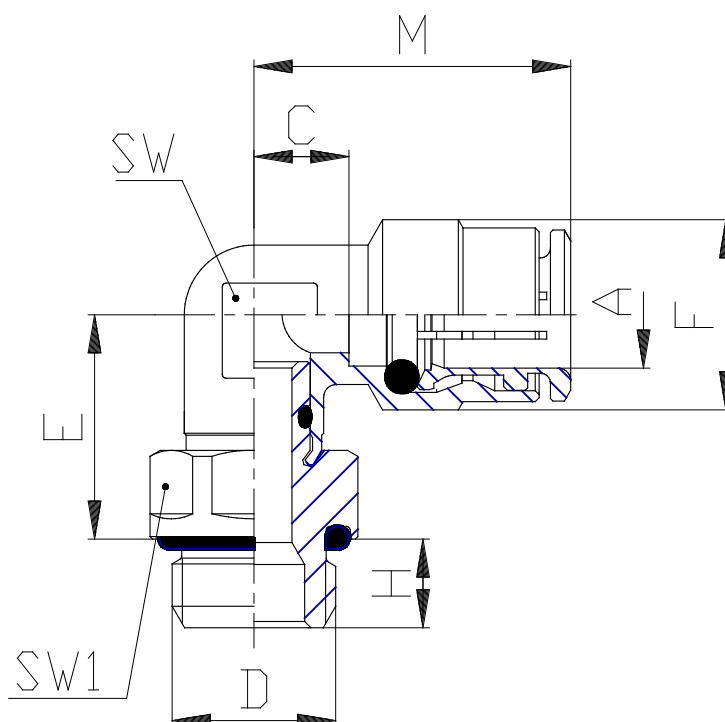

Mod. 6522 - Series 6000 fittings

Product code: 6522 8-1/8

Datasheet creation date: 19/05/2026 09:00

Check the most updated document online [click here](#)

TECHNICAL DATA

| | |
|------|------------|
| Mod. | 6522 8-1/8 |
|------|------------|

Mod. 6522 - Series 6000 fittings

Product code: 6522 8-1/8

DIMENSIONS

| | |
|-----------------|------|
| A (mm) | 8 |
| D | G1/8 |
| C (mm) | 17.5 |
| E (mm) | 16.0 |
| F (mm) | 14.2 |
| H (mm) | 6.0 |
| M (mm) | 22.5 |
| SW (mm) | 11 |
| SW1 (mm) | 12 |