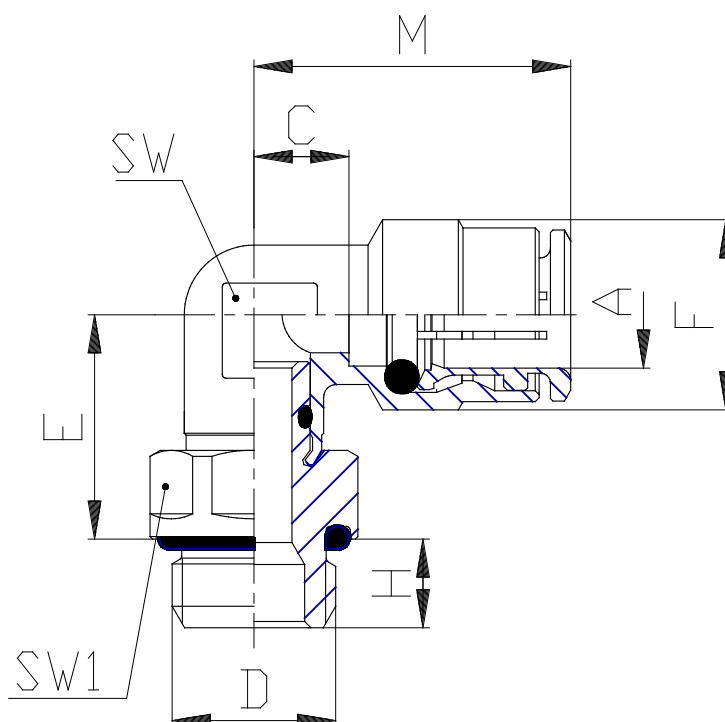

Mod. 6522 - Series 6000 fittings

Product code: 6522 8-1/4

Datasheet creation date: 19/05/2026 09:09

Check the most updated document online [click here](#)

TECHNICAL DATA

Mod.	6522 8-1/4
------	------------

Mod. 6522 - Series 6000 fittings

Product code: 6522 8-1/4

DIMENSIONS

A (mm)	8
D	G1/4
C (mm)	17.5
E (mm)	17.0
F (mm)	14.2
H (mm)	7.0
M (mm)	22.5
SW (mm)	11
SW1 (mm)	15