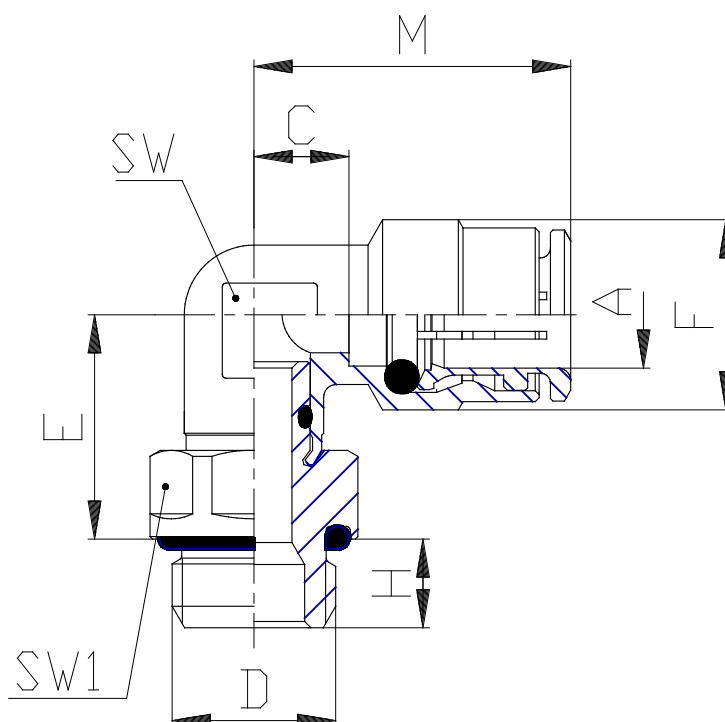

Mod. 6522 - Series 6000 fittings

Product code: 6522 6-M5

Datasheet creation date: 19/05/2026 09:04

Check the most updated document online [click here](#)

TECHNICAL DATA

Mod.	6522 6-M5
------	-----------

Mod. 6522 - Series 6000 fittings

Product code: 6522 6-M5

DIMENSIONS

A (mm)	6
D	M5
C (mm)	16.0
E (mm)	13.0
F (mm)	12.7
H (mm)	4.0
M (mm)	20.0
SW (mm)	9
SW1 (mm)	10