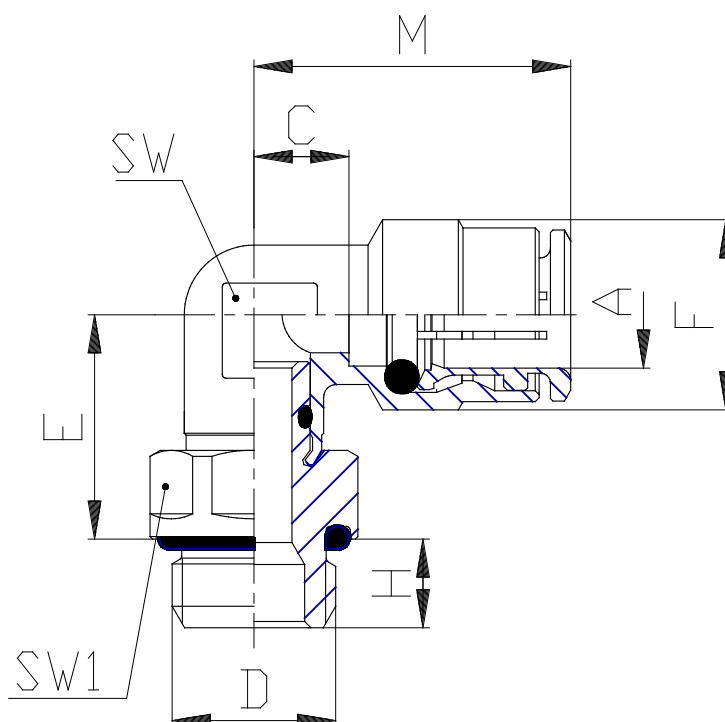

Mod. 6522 - Series 6000 fittings

Product code: 6522 6-1/8

Datasheet creation date: 19/05/2026 09:00

Check the most updated document online [click here](#)

TECHNICAL DATA

Mod.	6522 6-1/8
------	------------

Mod. 6522 - Series 6000 fittings

Product code: 6522 6-1/8

DIMENSIONS

A (mm)	6
D	G1/8
C (mm)	16.0
E (mm)	15.0
F (mm)	12.7
H (mm)	6.0
M (mm)	20.0
SW (mm)	9
SW1 (mm)	12