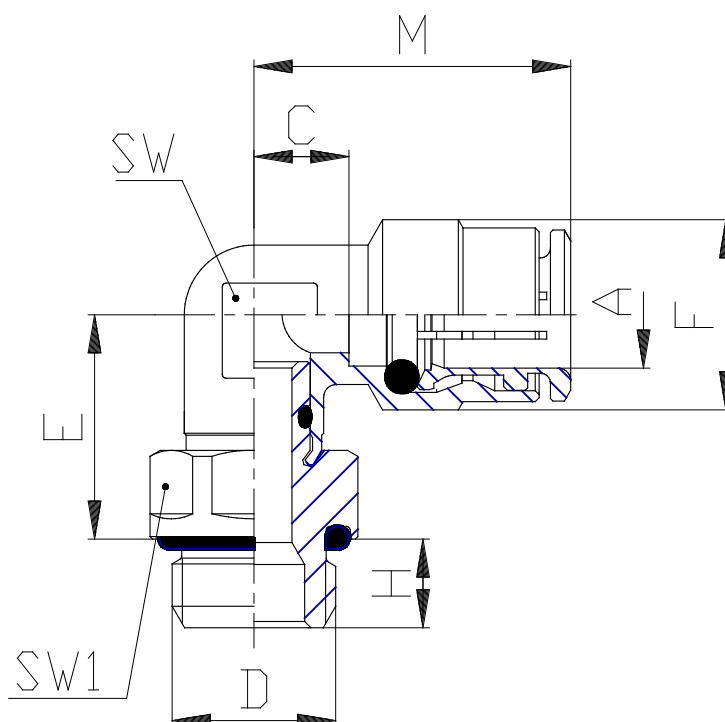

Mod. 6522 - Series 6000 fittings

Product code: 6522 6-1/4

Datasheet creation date: 19/05/2026 08:53

Check the most updated document online [click here](#)

TECHNICAL DATA

Mod.	6522 6-1/4
------	------------

Mod. 6522 - Series 6000 fittings

Product code: 6522 6-1/4

DIMENSIONS

A (mm)	6
D	G1/4
C (mm)	16.0
E (mm)	16.0
F (mm)	12.7
H (mm)	7.0
M (mm)	20.0
SW (mm)	9
SW1 (mm)	15