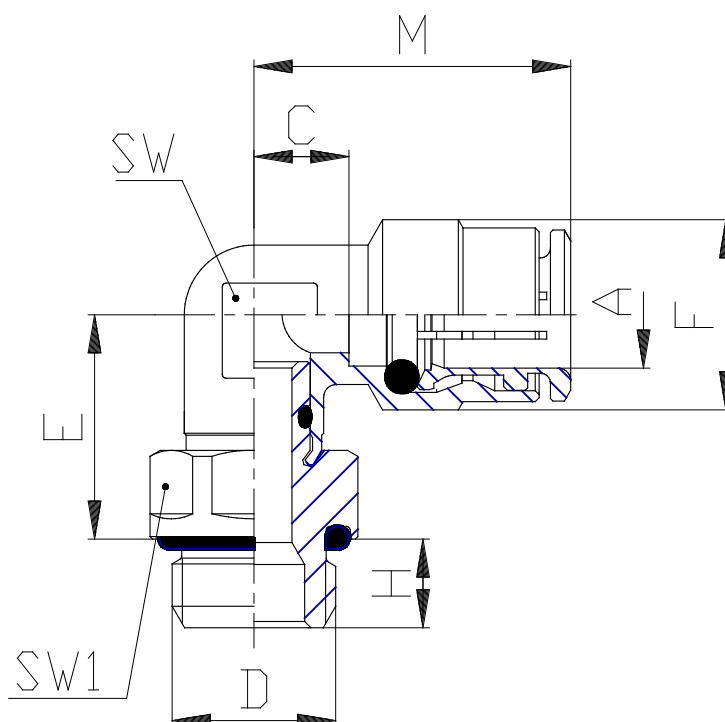

Mod. 6522 - Series 6000 fittings

Product code: 6522 5-M5

Datasheet creation date: 19/05/2026 18:02

Check the most updated document online [click here](#)

TECHNICAL DATA

Mod.	6522 5-M5
------	-----------

Mod. 6522 - Series 6000 fittings

Product code: 6522 5-M5

DIMENSIONS

A (mm)	5
D	M5
C (mm)	15.0
E (mm)	12.5
F (mm)	10.0
H (mm)	4.0
M (mm)	20.5
SW (mm)	9
SW1 (mm)	8