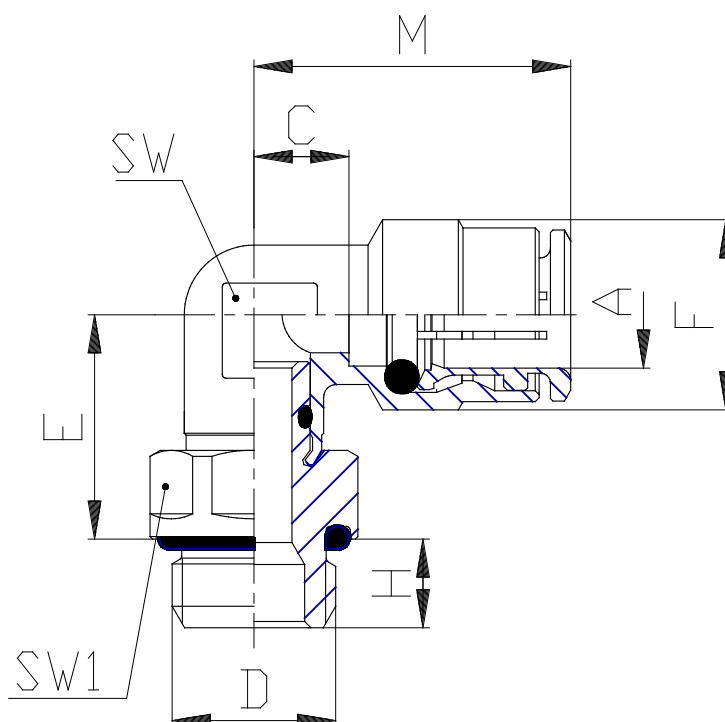

Mod. 6522 - Series 6000 fittings

Product code: 6522 4-M5

Datasheet creation date: 19/05/2026 09:07

Check the most updated document online [click here](#)

TECHNICAL DATA

Mod.	6522 4-M5
------	-----------

Mod. 6522 - Series 6000 fittings

Product code: 6522 4-M5

DIMENSIONS

A (mm)	4
D	M5
C (mm)	14.0
E (mm)	12.5
F (mm)	9.0
H (mm)	4.0
M (mm)	17.5
SW (mm)	8
SW1 (mm)	8