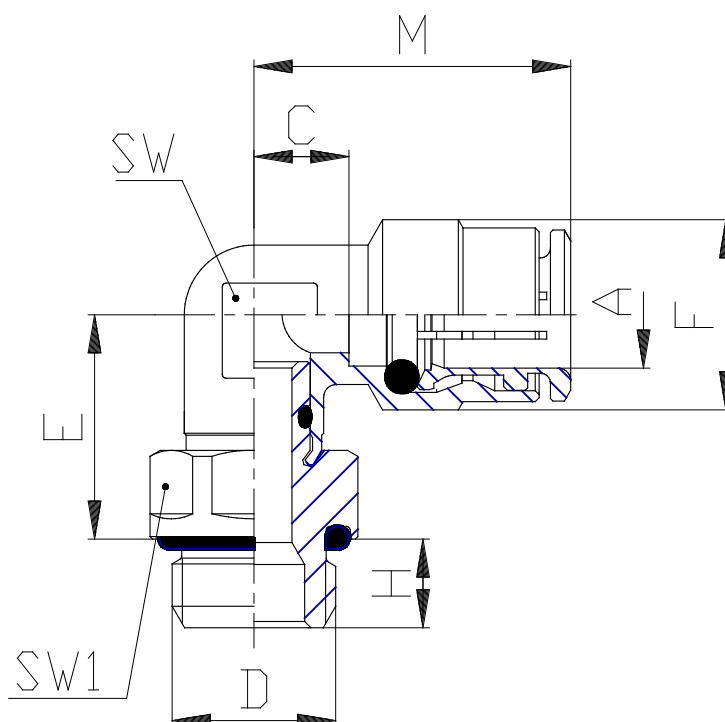

Mod. 6522 - Series 6000 fittings

Product code: 6522 4-1/8

Datasheet creation date: 19/05/2026 08:53

Check the most updated document online [click here](#)

TECHNICAL DATA

Mod.	6522 4-1/8
------	------------

Mod. 6522 - Series 6000 fittings

Product code: 6522 4-1/8

DIMENSIONS

A (mm)	4
D	G1/8
C (mm)	14.0
E (mm)	14.5
F (mm)	9.0
H (mm)	6.0
M (mm)	17.5
SW (mm)	8
SW1 (mm)	12