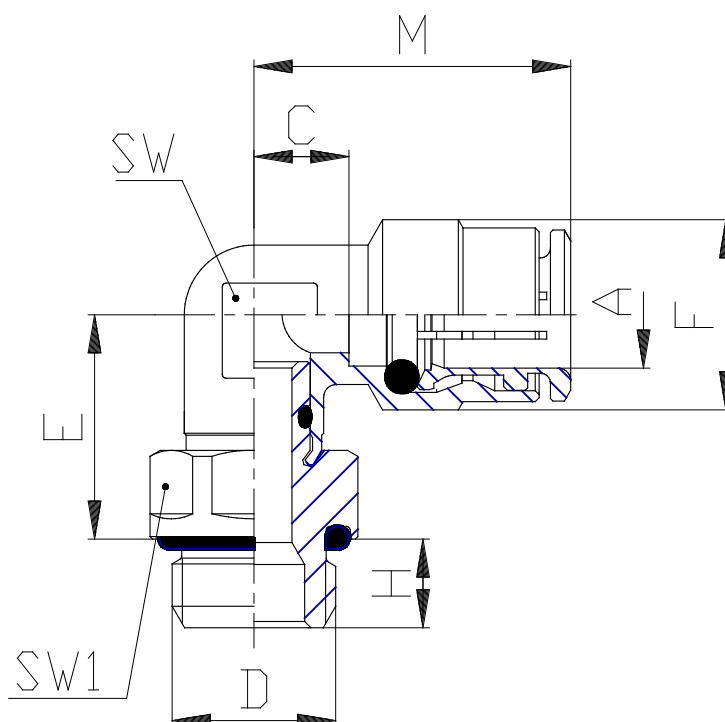

## Mod. 6522 - Series 6000 fittings

Product code: 6522 4-1/4

Datasheet creation date: 19/05/2026 18:02

Check the most updated document online [click here](#)

### TECHNICAL DATA

Mod.	6522 4-1/4
------	------------

## Mod. 6522 - Series 6000 fittings

Product code: 6522 4-1/4

### DIMENSIONS

<b>A (mm)</b>	4
<b>D</b>	G1/4
<b>C (mm)</b>	14.0
<b>E (mm)</b>	15.5
<b>F (mm)</b>	9.0
<b>H (mm)</b>	7.0
<b>M (mm)</b>	17.5
<b>SW (mm)</b>	8
<b>SW1 (mm)</b>	15