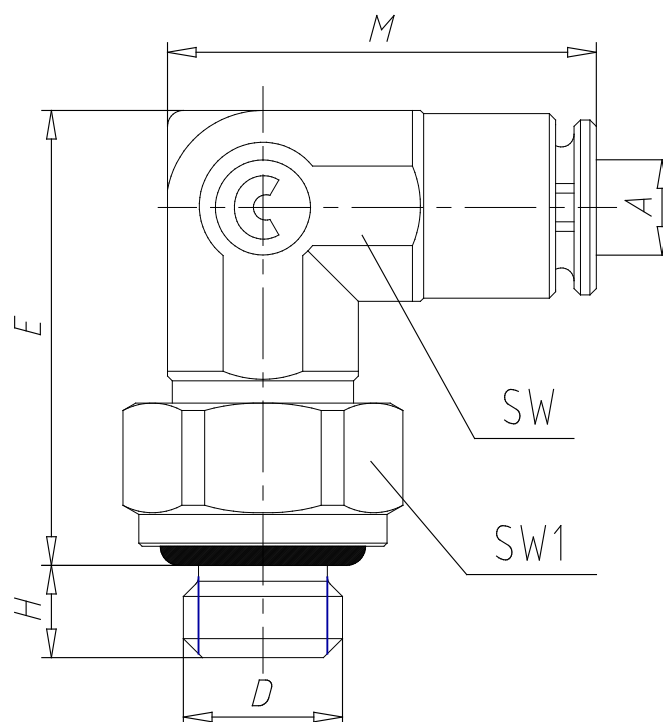

## Mod. 6522 - Series 6000 micro fittings

Product code: 6522 3-M5

Datasheet creation date: 19/05/2026 18:02

Check the most updated document online [click here](#)

### TECHNICAL DATA

Mod.	6522 3-M5
------	-----------

## Mod. 6522 - Series 6000 micro fittings

Product code: 6522 3-M5

### DIMENSIONS

<b>A (mm)</b>	3
<b>D</b>	M5
<b>E (mm)</b>	13.7
<b>H (mm)</b>	3.5
<b>M (mm)</b>	13.7
<b>SW (mm)</b>	6
<b>SW1 (mm)</b>	8
<b>O - Ring</b>	with O - Ring assembled