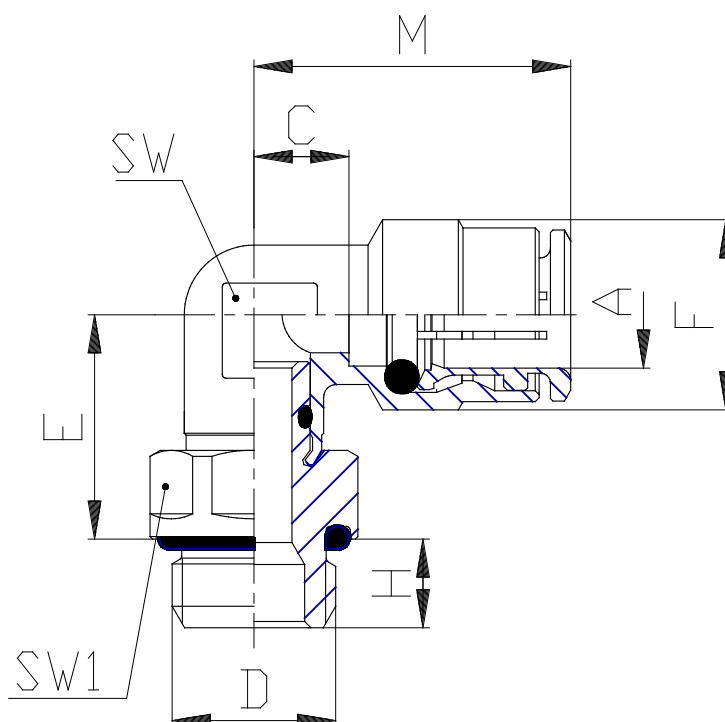

Mod. 6522 - Series 6000 fittings

Product code: 6522 14-3/8

Datasheet creation date: 19/05/2026 22:44

Check the most updated document online [click here](#)

TECHNICAL DATA

Mod.	6522 14-3/8
------	-------------

Mod. 6522 - Series 6000 fittings

Product code: 6522 14-3/8

DIMENSIONS

A (mm)	14
D	G3/8
C (mm)	20.2
E (mm)	21.5
F (mm)	21.5
H (mm)	7.0
M (mm)	28.5
SW (mm)	17
SW1 (mm)	19