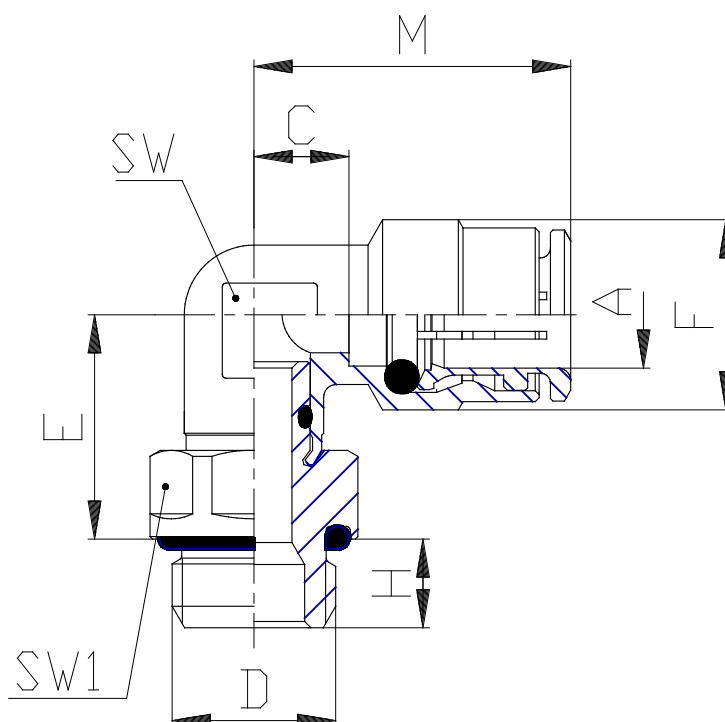

Mod. 6522 - Series 6000 fittings

Product code: 6522 14-1/2

Datasheet creation date: 19/05/2026 23:21

Check the most updated document online [click here](#)

■ TECHNICAL DATA

Mod.	6522 14-1/2
------	-------------

Mod. 6522 - Series 6000 fittings

Product code: 6522 14-1/2

DIMENSIONS

A (mm)	14
D	G1/2
C (mm)	20.2
E (mm)	22.5
F (mm)	21.5
H (mm)	8.0
M (mm)	28.5
SW (mm)	17
SW1 (mm)	22