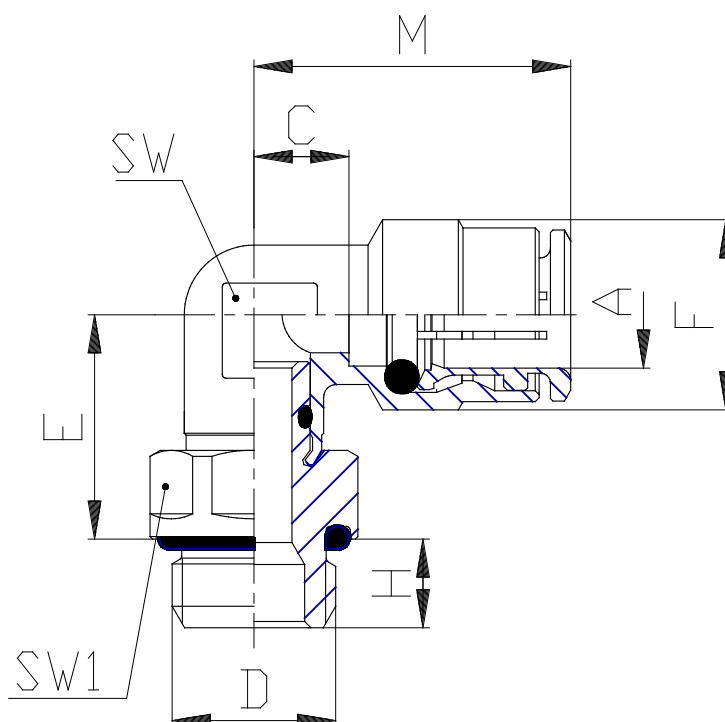

Mod. 6522 - Series 6000 fittings

Product code: 6522 12-1/4

Datasheet creation date: 19/05/2026 09:04

Check the most updated document online [click here](#)

TECHNICAL DATA

Mod.	6522 12-1/4
------	-------------

Mod. 6522 - Series 6000 fittings

Product code: 6522 12-1/4

DIMENSIONS

A (mm)	12
D	G1/4
C (mm)	19.2
E (mm)	20.0
F (mm)	19.5
H (mm)	7.0
M (mm)	26.5
SW (mm)	15
SW1 (mm)	17